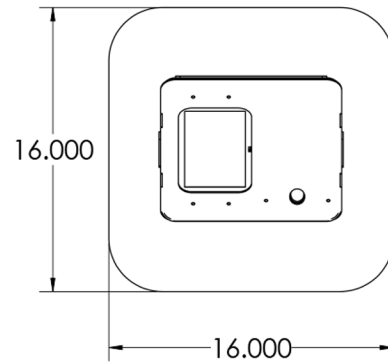

### Components

- 7" LCD Touchscreen Display
- Biometric Reader
- RFID Reader
- Barcode Reader
- Howard SFF PC
- Rechargeable Battery

### Howard A6 Specs

- Width: 16 in
- Height: 48 in
- Depth: 16 in

Experience the Howard Kiosk Advantage today!

# Howard A6 Kiosk - Measurements & Isometric View

**General Information**  
howard.com  
Toll Free: 1.888.323.3151  
24/7 (excluding US holidays)