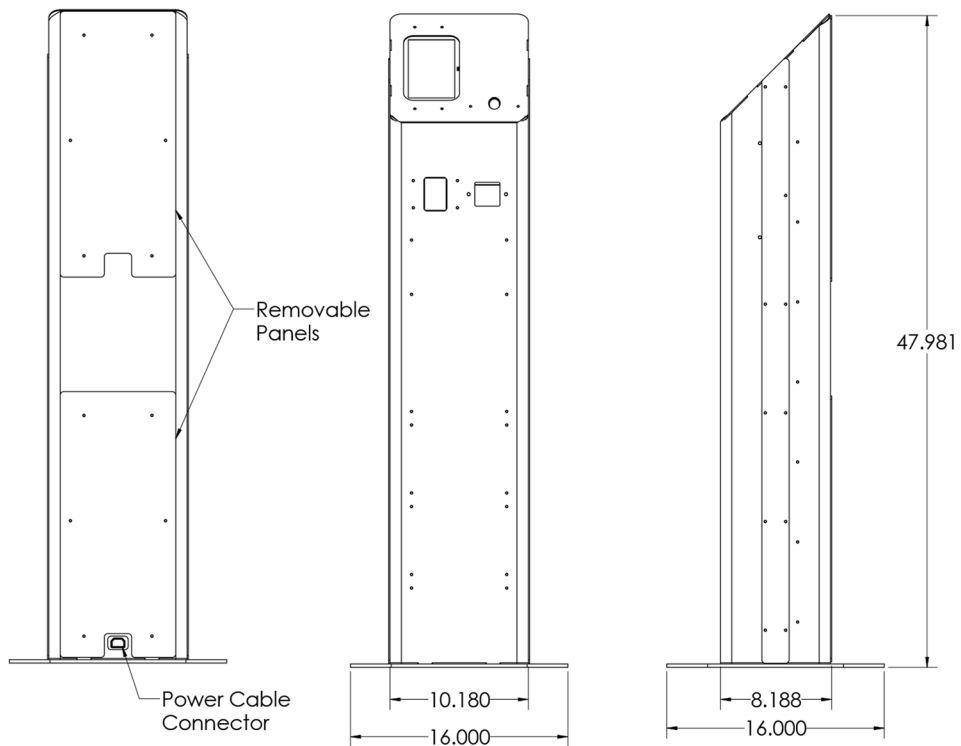

Howard A6 Kiosk - Measurements & Isometric View

General Information
howard.com
Toll Free: 1.888.323.3151
24/7 (excluding US holidays)