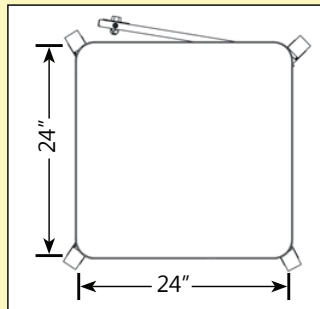

Small footprint, but big impression. This cart is easy to use, easy to wire, and very easy to move.