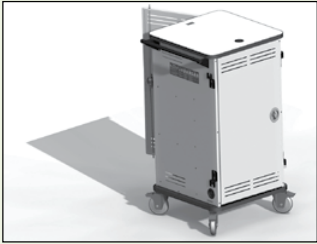

Cloud 32 Chromebook Cart™

Searching for a Chromebook cart that won't leave you feeling grounded? Make the move to Spectrum's Cloud 32 Chromebook Cart for effortless – and cost effective – storage and charging. Much like the Chromebook, the Cloud 32 makes managing mobile devices easy and stress-free. Built-in cable holders offer simple and effective cord management, while the exclusive storage platform brings unprecedented ventilation for hot AC adapters. With individual bays sized specifically for 32 Chromebooks and protected by a custom double bolt lock, the Cloud 32 is absolutely the best storage and charging solution available.

Making the move to Chromebooks brings a sigh of relief to mobile device management. Using Spectrum's Cloud 32 for Chromebook storage and charging will put you on Cloud 9!

- 55465 WFSBW** (with rear door and balloon wheel)
- 55465 WFSTW** (with rear door and twin wheel)
- 55466 WFSBW** (with rear panel and balloon wheel)
- 55466 WFSTW** (with rear panel and twin wheel)

NEW Cloud 32 Chromebook Cart™

55465 WFSBW
Cloud 32 Chromebook Cart with Rear Door & Balloon Wheel

55465 WFSTW
Cloud 32 Chromebook Cart with Rear Door & Twin Wheel

55466 WFSBW
Cloud 32 Chromebook Cart with Rear Panel & Balloon Wheel

55466 WFSTW
Cloud 32 Chromebook Cart with Rear Panel & Twin Wheel

Advantages:

- ▲ The Cloud 32 Chromebook Cart is designed specifically to manage up to 32 Chromebooks
- ▲ Easy to access cord management front and rear
- ▲ Fits most current chromebook models and power supplies
- ▲ Unique power brick/cord management system allows for better ventilation and longer product life
- ▲ Choice of locking back door or removable solid back panel
- ▲ Choice of Balloon Wheel or Twin Wheel
- ▲ One handle is included
- ▲ Slotted chimney effect ventilation