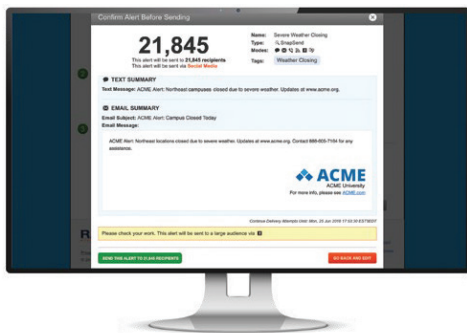

Rave Alert™

Reach Your Campus in Three Clicks

Build a Resilient Campus with Emergency Notifications Delivered in a Matter of Seconds

Rave Alert, the leading emergency notification solution, is proven to help campuses deliver unlimited messages to unlimited recipients with an easy-to-use interface accessible from any Internet-connected device.

- In three clicks, anyone can send a message in an emergency through text, email, voice, IPAWS-OPEN, WebEOC, public address systems, desktop alerts, digital signage and more.
- Ongoing proactive freshness checks means Rave Alert sends the right message to the right user every time.
- Rave Alert's unmatched performance sends in excess of 2,000 SMS messages per second and 500 million messages a year.

REACH YOUR CAMPUS IN AN EMERGENCY

BUILD POSITIVE COMMUNITY RELATIONSHIPS

ENSURE CAMPUS SAFETY AND SECURITY

BREAK DOWN INTERNAL COMMUNICATION SILOS

MEET YOUR COMMUNITY'S EXPECTATIONS

EASY-TO-USE INTERFACE

Any user can send a Rave Alert™ with the right message to the right recipient at the right time from any Internet-connected device. It only takes three clicks to send a CAP-compliant Rave Alert via text, email, voice, IPAWS-OPEN, desktop alerts, sirens and digital signage — simultaneously. This ensures your targeted audience receives your messages immediately.

The confident send screen and template protection have built-in safe guards to reduce human error and ensure a false alarm doesn't land your school in the news.

Rave Alert's interface has been tested by thousands of organizations and is proven daily. Most administrators can be trained in under two hours, while users with fewer access permissions can be trained in a matter of minutes.