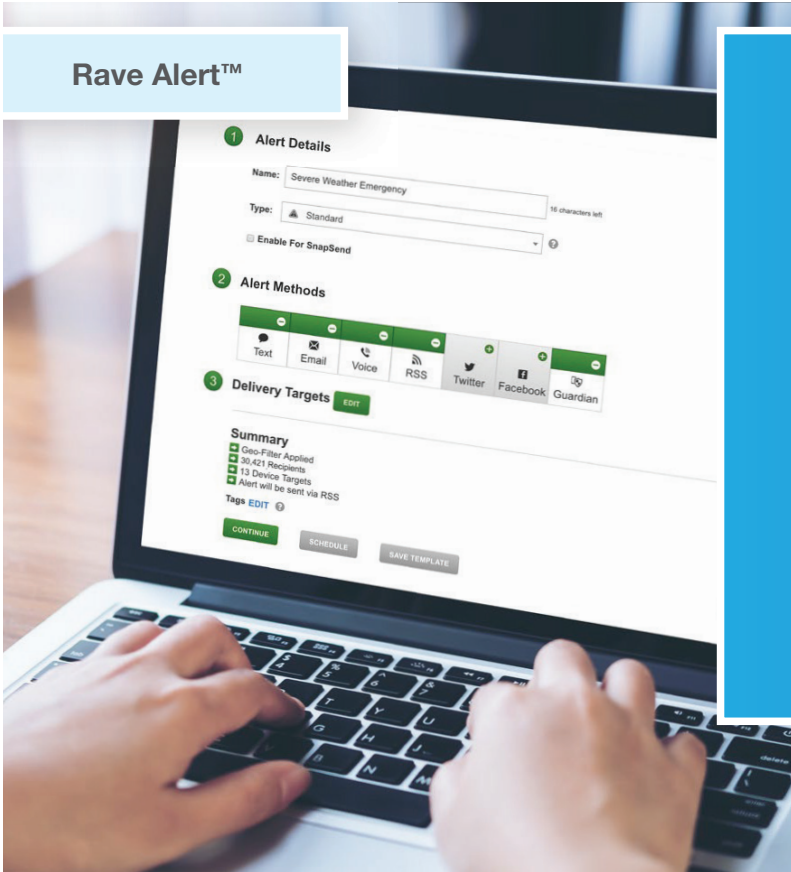

Rave Alert™

Reach Your Campus in Three Clicks

Build a Resilient Campus with Emergency Notifications Delivered in a Matter of Seconds

Rave Alert, the leading emergency notification solution, is proven to help campuses deliver unlimited messages to unlimited recipients with an easy-to-use interface accessible from any Internet-connected device.

- In three clicks, anyone can send a message in an emergency through text, email, voice, IPAWS-OPEN, WebEOC, public address systems, desktop alerts, digital signage and more.
- Ongoing proactive freshness checks means Rave Alert sends the right message to the right user every time.
- Rave Alert's unmatched performance sends in excess of 2,000 SMS messages per second and 500 million messages a year.

REACH YOUR CAMPUS IN AN EMERGENCY

BUILD POSITIVE COMMUNITY RELATIONSHIPS

ENSURE CAMPUS SAFETY AND SECURITY

BREAK DOWN INTERNAL COMMUNICATION SILOS

MEET YOUR COMMUNITY'S EXPECTATIONS

EASY-TO-USE INTERFACE

Any user can send a Rave Alert™ with the right message to the right recipient at the right time from any Internet-connected device. It only takes three clicks to send a CAP-compliant Rave Alert via text, email, voice, IPAWS-OPEN, desktop alerts, sirens and digital signage — simultaneously. This ensures your targeted audience receives your messages immediately.

The confident send screen and template protection have built-in safe guards to reduce human error and ensure a false alarm doesn't land your school in the news.

Rave Alert's interface has been tested by thousands of organizations and is proven daily. Most administrators can be trained in under two hours, while users with fewer access permissions can be trained in a matter of minutes.