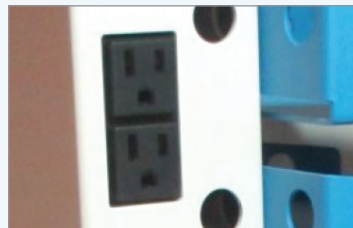

MSRP \$479.00

- 6 easy pick-up shelves
- Auxillary power outlets
- Small foot print
- Education quality
- Powder coated aluminum & stainless steel construction

POWERTOWER 5 SHELF UNIT

MSRP \$369.00

- 5 easy pick-up shelves
- Instant visual inventory
- Slim tower
- Low cost option for emergency charger
- Protected cord management