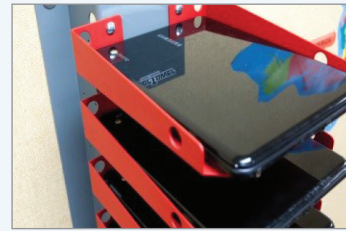

MSRP \$1,009.00

- 16 easy pick-up shelves
- 2 side security strips
- Top cover
- Lock holding shelf
- Locking door
- 2 keys

POWERTOWER EXTRA SHELF

MSRP \$34.50

- Adds 1 extra shelf

POWERTOWER CUSTOM COLORS