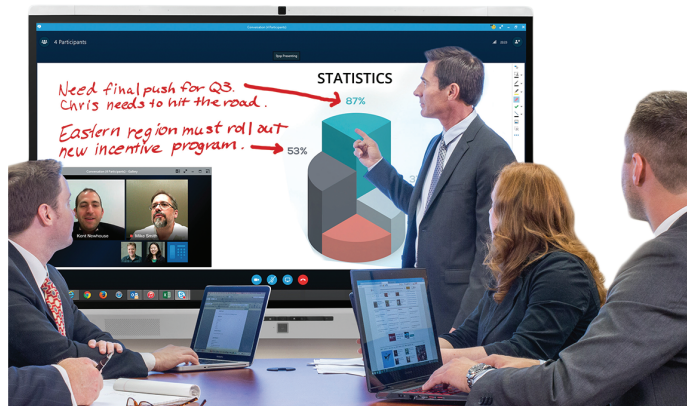

## Simply smarter collaboration.

Use the Unified Collaboration (UC) software of your choice and collaborate with anyone, anywhere. Experience meetings on a display that allows for the whole team to interact without limitations by sharing not only voice and video, but also data and annotations from the meeting. From taking notes to sharing ideas, your company is always one button away from collaboration like you've never experienced before.

## The best video conferencing experience available.

The TruTouch X Series features two 1080p wide angle cameras that allow anyone to connect, no matter where they are and be seen as though they are in the room with you. A microphone array with echo cancellation and noise reduction provides sound that is always robust and clear. Connect with four different inputs, including an on-board Android system that lets you see how far technology can take your company.

## The most attractive, capable display in the world.

The TruTouch X Series is the only UC system to feature Newline's TRUFlat technology for a sleek, impressive look that combines advanced technology with elegance. The powerful on-board computer means all of your files, folders, and information are always just a button push away.

## Move forward and make an impact.

Take notes on a digital whiteboard with the most comfortable writing experience available on a touch screen, share information with one button and move your whole organization forward by using a solution that is the easiest-to-use on the market. The X Series helps you make an impact.