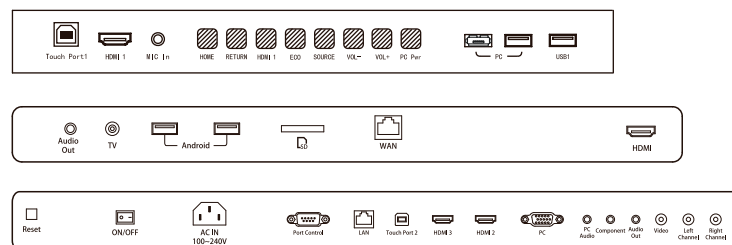

TRU TOUCH

IB Series Interactive Flat Panel

TRU TOUCH™ IB series, tools that enhance productivity and collaboration in corporate

- ✓ OPS Ready
- ✓ 10 Points Touch
- ✓ Wireless Projection Built-in

Android

Android system embedded. Easy access to whiteboard, Internet browser, and media player with only few steps.

Windows

Using all applications under Windows by connecting OPS to TRU TOUCH. Work as usual but with better collaborative experience.

External PC

Connecting external PC or notebook with USB and HDMI/VGA. Easy to control PC on TRU TOUCH without moving between meeting table and screen.

Mobile Devices

Sharing pictures, videos, and documents on iOS and Android devices wirelessly.

Input & Output Ports

TRU TOUCH has various I/O ports that provide connectivity to visualizers, DVD players, and more.