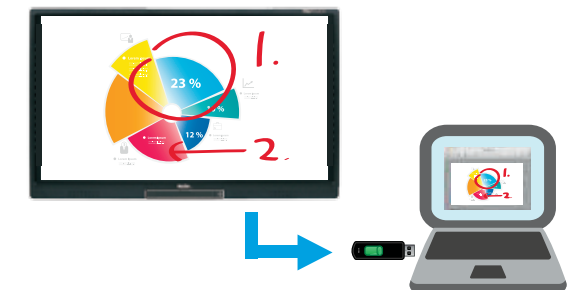

Mobile Devices

Sharing pictures, videos, and documents on iOS and Android devices wirelessly.

Input & Output Ports

TRU TOUCH has various I/O ports that provide connectivity to visualizers, DVD players, and more.

High Resolution Screen

Enjoy high quality pictures and videos with TRU TOUCH 1080P screen.

Embedded Whiteboard

Few steps to start meeting with whiteboard, or make annotation on any meeting files opened under Android, Windows OPS, or external PC.

Screen Capture and Save

One touch to capture the meeting notes on screen and save as image. Saved images can be shared by USB or email easily.

10 Points Touch

TRU TOUCH supports multi-touch up to 10 points. Multiple persons can write and discuss on screen at the same time