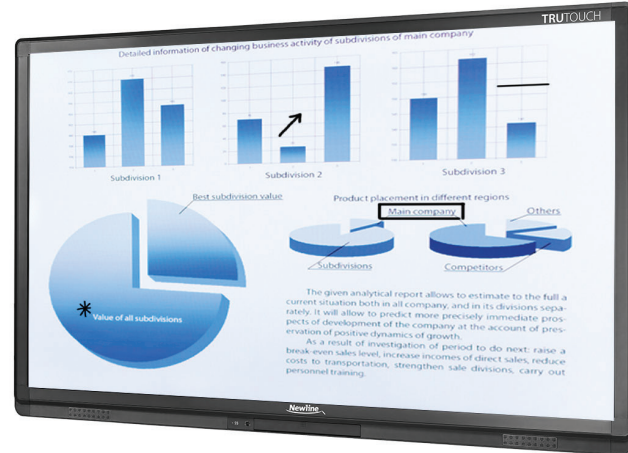

Take collaboration to the next level with one impressive display.

The TruTouch line of Full-HD LED Multi-Touch displays is designed to increase productivity across the board.

Experience meetings and presentations on a display that redefines clarity.

All TruTouch models feature 1080p High-Definition resolution, except for the TruTouch 840 which gives you 84" of Ultra-High-Definition that you can't imagine until you see it. Backlit LED displays provide the sharpest and clearest image for you to show off your innovation. When it comes to an eye-catching display, TruTouch is the clear choice.

TruTouch comes with an Open Pluggable Specification, or OPS, slot giving you the ability to have a computer integrated into the display, no extra devices needed. Experience a screen with a full operating system that works simply for more interaction and success. In addition, each display comes with a built-in Android system that is accessible by a simple swipe up from the bottom of the screen. Simply annotate on images, utilizes a basic whiteboard application and more, without needing to download software to any of your own devices.