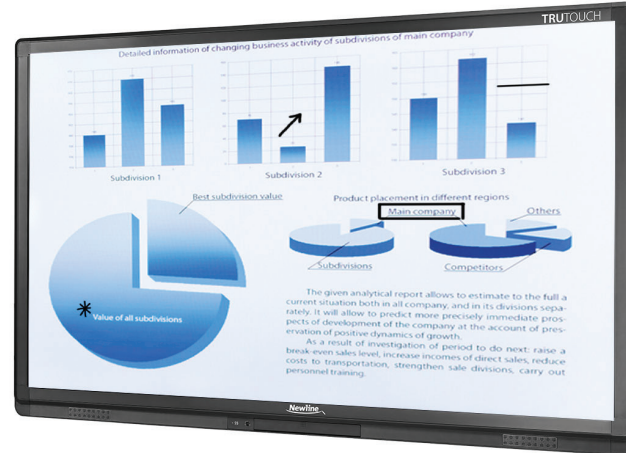

## Take collaboration to the next level with one impressive display.

The TruTouch line of Full-HD LED Multi-Touch displays is designed to increase productivity across the board.

## Experience meetings and presentations on a display that redefines clarity.

All TruTouch models feature 1080p High-Definition resolution, except for the TruTouch 840 which gives you 84" of Ultra-High-Definition that you can't imagine until you see it. Backlit LED displays provide the sharpest and clearest image for you to show off your innovation. When it comes to an eye-catching display, TruTouch is the clear choice.

## No limit to interaction.

TruTouch displays proudly come with completely tech-free pens that you can use or lose and keep on working. If you want, you can use your finger to draw, move and interact. No need to worry about broken electronics, or dead batteries, TruTouch puts all of the technology into the display, so it's all you'll need for a productive meeting.

## Smarter than any other display.

TruTouch comes with an Open Pluggable Specification, or OPS, slot giving you the ability to have a computer integrated into the display, no extra devices needed. Experience a screen with a full operating system that works simply for more interaction and success. In addition, each display comes with a built-in Android system that is accessible by a simple swipe up from the bottom of the screen. Simply annotate on images, utilizes a basic whiteboard application and more, without needing to download software to any of your own devices.