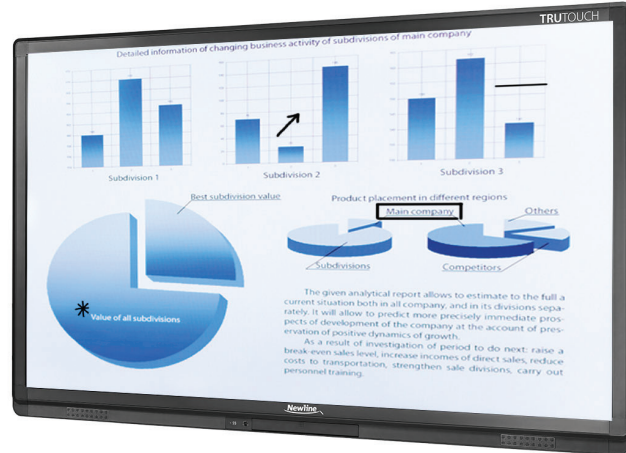

Take collaboration to the next level with one impressive display.

The TruTouch line of Full-HD LED Multi-Touch displays is designed to increase productivity across the board.

Experience meetings and presentations on a display that redefines clarity.

All TruTouch models feature 1080p High-Definition resolution, except for the TruTouch 840 which gives you 84" of Ultra-High-Definition that you can't imagine until you see it. Backlit LED displays provide the sharpest and clearest image for you to show off your innovation. When it comes to an eye-catching display, TruTouch is the clear choice.

TruTouch comes with an Open Pluggable Specification, or OPS, slot giving you the ability to have a computer integrated into the display, no extra devices needed. Experience a screen with a full operating system that works simply for more interaction and success. In addition, each display comes with a built-in Android system that is accessible by a simple swipe up from the bottom of the screen. Simply annotate on images, utilizes a basic whiteboard application and more, without needing to download software to any of your own devices.