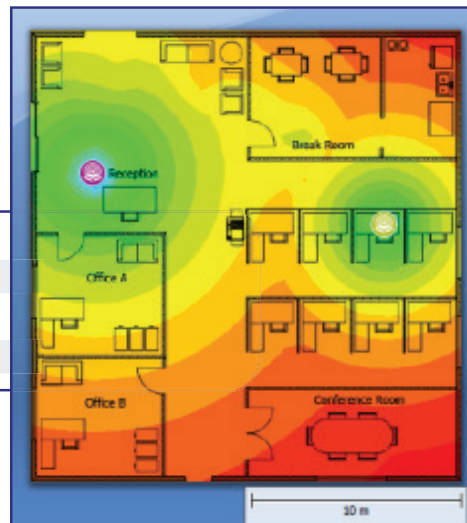

# STOP GUESSING

Get a Free Wireless Site Survey with your purchase of a NETGEAR Wireless solution<sup>1</sup>

**Design your ideal wireless network, and we will build it.**

A wireless site survey, also known as an RF site survey, is the process of planning and designing a WLAN that will deliver the best coverage, data rates, network capacity, roaming capabilities and Quality of Service (QoS). To design and install the optimal WLAN, performing a comprehensive site survey is essential.

Receive a credit for the cost of a wireless site survey (minimum MSRP of \$1800<sup>1</sup>) when you purchase a NETGEAR Wireless solution.

**Eligible SKU's:**

PRF0011-10000S	Wireless Site Survey for floor plan up to 32,000 square feet
PRF0012-10000S	Wireless Site Survey for floor plan up to 75,000 square feet
PRF0013-10000S	Wireless Site Survey for floor plan up to 160,000 square feet
PRF0014-10000S	Wireless Site Survey for floor plan up to 320,000 square feet

## Minimum Controller and AP ordering quantities for each eligible Site Survey SKU

Note that after the completion of the wireless site survey, the survey report will indicate the recommended number of Access Points needed to cover the specified floor plan. To take advantage of this site survey promotion, the customer can deviate from the recommended number of access points, but cannot purchase below the following threshold: