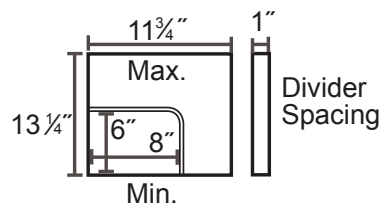

Wall / Desk Charging Box

LLTMW16-G

25" W x 13" D x 14.5" H

Weight 33 lbs.

Min/Max Tablet:

- Perfect for Wall-mounted applications as well as desk surface configurations
- Unit comes fully assembled
- Holds up to 16 Tablets
- Mounting hardware for drywall surfaces included supports a maximum evenly distributed weight of 75 lbs.
- Ventilated on two sides allowing air to circulate freely through the unit
- The inside is padded and the dividers are rubber-coated to keep your devices protected
- Includes a 16-outlet 120V/15A horizontal power strip to keep your devices fully charged