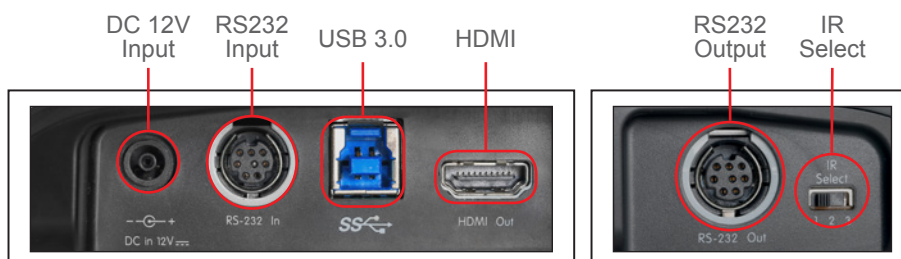

I/O CONNECTIONS