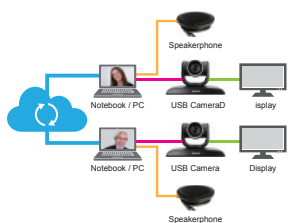

Easy Integration with Various Software

The VC-B30U can work seamlessly with any software running on any OS that supports USB 3.0 devices.