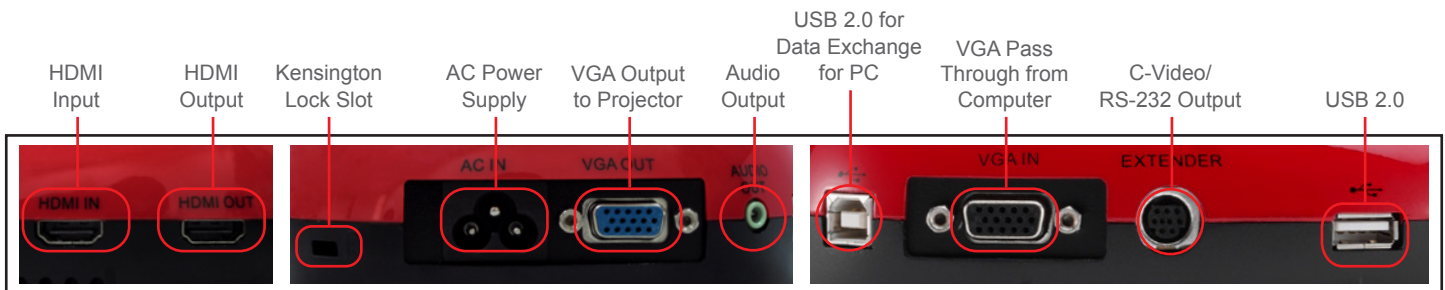

User Interface

Lumens™
Brilliance by Design