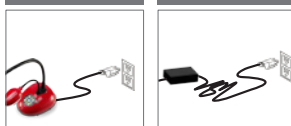

Built-in Power External Power

Built-in Power

A stable power supply provides a constant image and data flow.