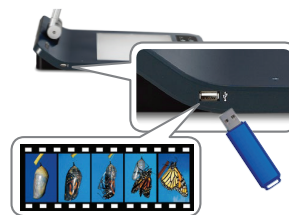

Video/Audio Recording and Extra Storage

With the built-in microphone, and USB flash drive (up to 4TB), record and store video and audio synchronously without a PC.