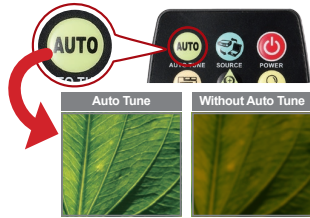

## Instant Image Adjustment

An auto tune button adjusts the clarity, brightness, and color according to the actual environment automatically. A new image process technology increases its function so the image adjustment becomes more efficient.