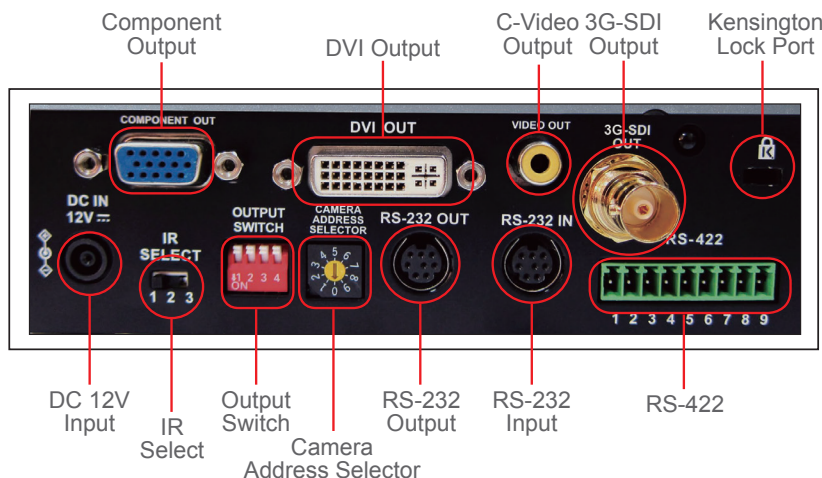

I/O CONNECTIONS

Optional Accessory