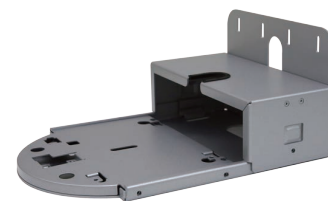

VC-AC08 Wall Mount

Lumens^{TM}
Brilliance by Design
www.MyLumens.com

HOWARDedu
888.912.3151 | howardedu.com