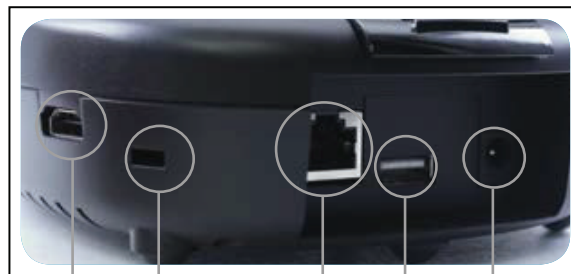

User Interface

- DC-W50

HDMI OUT   Kensington Lock Port   Ethernet   USB 2.0   DC IN

Lumens^{TM}
Brilliance by Design

HOWARDedu
888.912.3151 | howardedu.com