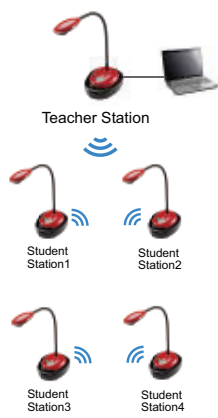

# DC-W50

WIRELESS Connection for the Ladibug Document Camera

**Lumens™**  
Brilliance by Design

The Lumens™ DC-W50 wireless base supports 2.4GHz and 5GHz wireless transmission with a distance of up to 49 feet or 15 meters. It is compatible with Lumens DC125 document camera. Using the wireless base and DC125 Flyer with an iPad, allows users to present lessons and demonstrations from anywhere in the room. It's an innovative presentation tool for teaching, meeting, training, conferencing and other functions.

### Supports Wireless and HDMI-out Transmission Simultaneously

The DC-W50 supports wireless and HDMI-out transmission simultaneously. Collaborates with the Ladibug DC125 that can display the high definition live image to a projector or Full HD-TV making it a powerful presentation tool.

### Supports Wireless Control with iPad

The DC-W50 supports IEEE802.11 2.4GHz and 5GHz wireless transmission with a distance of up to 49 feet or 15 meters. Using an iPad with the Lumens Ladibug™ app allows users to control the DC125 remotely. Presenters can use real-time annotation over a live image for optimal instruction and interaction.

## Broadcast and Share Live Images Within Your Collaborative Learning Environment

The teacher and students can select the option to share a live image from their location in the classroom by using a Ladibug™ with a DC-W50 wireless base. The image is displayed at the front of the classroom but also on the students laptop computers or iPads so they can study the material from where they are seated. This technology allows students to enhance their learning skills on a higher level.