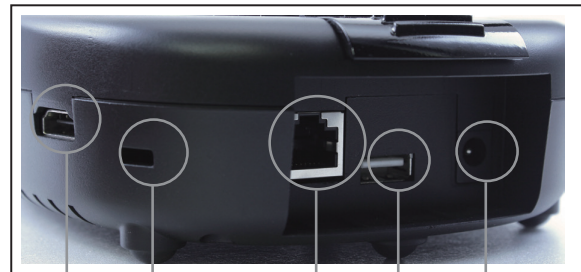

• DC-W50

HDMI OUT

Kensington Lock Port

Ethernet

USB 2.0

DC IN

Lumens™
Brilliance by Design

HOWARDedu
888.912.3151 | howardedu.com