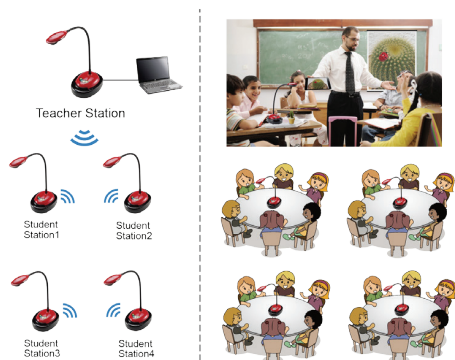

DC125 Flyer

DC125 Document Camera and DC-W50 Wireless Base

Lumens™
Brilliance by Design

The Lumens™ DC125 Flyer composes of a DC125 document camera and a DC-W50 wireless base that supports 2.4GHz and 5GHz wireless transmission with a distance of up to 49 feet or 15 meters. It is compatible with iPads, allowing users to present lessons and demonstrations from anywhere in the room. It's an innovative presentation tool for teaching, meeting, training, conferencing and other functions.

The DC125 Flyer supports high definition, Full HD 1080p, 30fps output resolutions and is suitable for any HD display and interactive whiteboard. With no joints, the highly flexible gooseneck enables a 360° viewing angle and object viewing from just 2 inches or 1.64 centimeters to observe objects with the finest of detail. Press one button to get the perfect image quality every time. The convenience and versatility of the Lumens™ DC125 Flyer wireless document camera is unprecedented.

Main Feature

- No Cords
- Full HD 1080p, 30fps output resolution
- Supports 2.4GHz and 5GHz wireless transmission from distance up to 49 feet or 15 meters
- Supports wireless and HDMI transmission simultaneously
- Supports iPad with Ladibug™ app
- Broadcast and share live images within your collaborative learning environment
- Hands-free auto focusing
- Object viewing from just 1.6 inches or 44cm to observe detail
- 360° viewing angle
- No joints, highly flexible gooseneck

More Details

Broadcast and Share Live Images Within Your Collaborative Learning Environment

The teacher and students can select the option to share a live image from their location in the classroom by using a Ladibug™ with a DC-W50 wireless base. The image is displayed at the front of the classroom but also on the students laptop computers or iPads so they can study the material from where they are seated. This technology allows students to enhance their learning skills on a higher level.