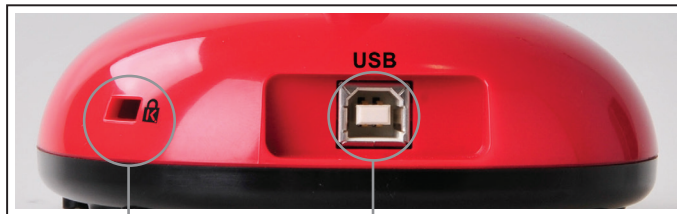

User Interface

• DC125

Kensington Lock Port

USB 2.0