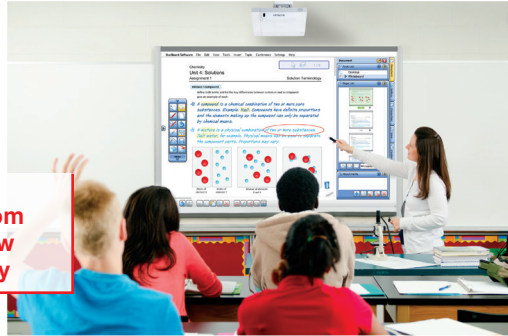

# More Choices, More Solutions For Any Market Segment.

**HITACHI**  
Inspire the Next

**K-12** Designed to enhance the K-12 education experience, there's a Hitachi projector with just the right combination of performance and reliability at an affordable price. Hitachi's leading-edge projector technology helps stimulate the imagination of students of all ages and makes lessons more interesting, compelling and memorable.

Suggested Hitachi Series:  
**Classroom And Conference Room  
Short Throw • Ultra Short Throw  
Interactive • Installation • Entry**

**HIGHER EDUCATION** Experience for yourself how Hitachi's innovative projectors are transforming university and college classrooms across the country into advanced learning centers. Designed for larger rooms, lecture halls, and auditoriums, Hitachi's projector line combines powerful capabilities with installer-friendly features.

Suggested Hitachi Series:  
**Classroom And Conference Room  
Installation • Collegiate • Professional  
Interactive • Ultra Short Throw • Short Throw**

**LARGE VENUE** Delivering on the company's trademark reliability, versatility and performance, Hitachi has just what is needed for the high end professional AV market. Typical installations include auditoriums, lecture halls, and concert or stage productions. Offering the pinnacle in performance, no venue is too large or too demanding for Hitachi projectors.

Suggested Hitachi Series:  
**Professional • Installation**

**HOUSE OF WORSHIP** Hitachi's projectors bring superior multimedia performance to mid to large size Houses of Worship. With a robust set of performance enhancing features, Hitachi projectors will add impact and memorability to any ministry, resulting in a truly inspiring worship experience.