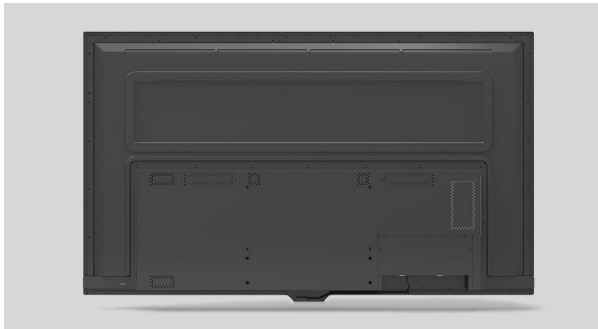

LED PANEL

Diagonal Size	64.53" (163.9 cm)
Display Resolution (Max.)	1,920 x 1,080 (FHD)
Brightness (average)	350 cd/m²
Viewing Angle	H: 176° / V: 176°
Contrast Ratio	5,000 : 1 (typical)
Supported Colors	16.7M colors (8-bit)
Response Time	6.5ms (gray to gray)
Display Frame Rate	60Hz (actual)
Installation	Landscape orientation

TOUCH

Detect Area (H x V)	56.24" x 31.63" (1428.5 mm x 803.5 mm)
Detection Method	Infrared blocking detection method
Touch Tool	Hand or other solid object
Accuracy	±2mm
Response Time	<12ms
Available Touch Point	10 points
Operating Systems	Windows 7, 8, 10/ Mac OS 10.10-10.12
PC Connector	USB

SIGNAL CONNECTIVITY

Video Input	HDMI x 3 (front x 1, rear x 1, only for inside OPS x 1), display port x 1, VGA x 1
Audio	RCA speaker out (R/L), stereo mini line out, stereo mini Input
Communication Port	RJ45 (LAN), RS-232C (D-sub 9-pin), USB-B (only for touch control) x 1 (either front or rear port is workable)
Front Input	HDMI x 1 (as specified in "Video Input"), USB-B (only for touch control as specified in "Communication Port") x 1, USB-A x 1

MECHANICAL

Dimensions Landscape	59.29" x 35.51" x 3.62" (1506 mm x 902 mm x 92 mm)
Weight (Mass)	97.6 lbs. (43 kg.)
VESA Mount	400 mm x 200 mm, M8 screw
Front Glass	Tempered glass 4.0t (anti-glare type)

ELECTRICAL

Power Requirement	100 - 240V AC, 50/60 Hz
Power Consumption	Max. 185W
Power Consumption (Standby)	<0.5W
Speaker Output	10W + 10W Stereo (8-ohms)

ENVIRONMENTAL

Operating Temperature	0 - 40 °C (32 - 104 °F)
Storage Temperature	-20 - 60 °C (-4 - 140 °F)
Operating Humidity	20% to 80% RH (no condensation)

OSD FUNCTIONS

OSD Language Function	English / Français / Deutsch / Spanish / Portuguese / Italiano / Danish / Swedish / Norwegian / Suomi / Russian / Polish / Turkish / Hungarian / Chesky / Korean
OSD Key Lock Function	Support

ACCESSORIES

Supplied	Magnetic stylus pen x 2, remote control, HDMI Cable, USB cable, power cable, CD (user manual, installation manual, touch driver)