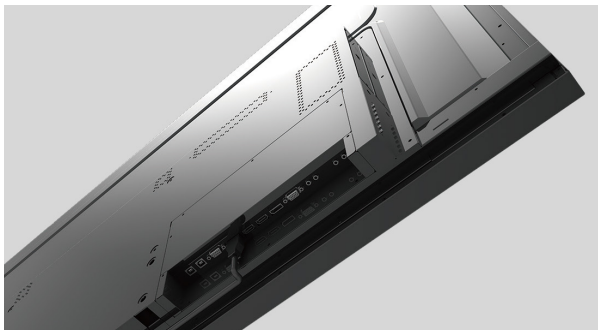

LED PANEL

Diagonal Size	64.53" (163.9 cm)
Display Resolution (Max.)	1,920 x 1,080 (FHD)
Brightness (average)	350 cd/m²
Viewing Angle	H: 176° / V: 176°
Contrast Ratio	5,000 : 1 (typical)
Supported Colors	16.7M colors (8-bit)
Response Time	6.5ms (gray to gray)
Display Frame Rate	60Hz (actual)
Installation	Landscape orientation

TOUCH

Detect Area (H x V)	56.24" x 31.63" (1428.5 mm x 803.5 mm)
Detection Method	Infrared blocking detection method
Touch Tool	Hand or other solid object
Accuracy	±2mm
Response Time	<12ms
Available Touch Point	10 points
Operating Systems	Windows 7, 8, 10/ Mac OS 10.10-10.12
PC Connector	USB

SIGNAL CONNECTIVITY

Video Input	HDMI x 3 (front x 1, rear x 1, only for inside OPS x 1), display port x 1, VGA x 1
Audio	RCA speaker out (R/L), stereo mini line out, stereo mini Input
Communication Port	RJ45 (LAN), RS-232C (D-sub 9-pin), USB-B (only for touch control) x 1 (either front or rear port is workable)
Front Input	HDMI x 1 (as specified in "Video Input"), USB-B (only for touch control as specified in "Communication Port") x 1, USB-A x 1

MECHANICAL

Dimensions Landscape	59.29" x 35.51" x 3.62" (1506 mm x 902 mm x 92 mm)
Weight (Mass)	97.6 lbs. (43 kg.)
VESA Mount	400 mm x 200 mm, M8 screw
Front Glass	Tempered glass 4.0t (anti-glare type)

ELECTRICAL

Power Requirement	100 - 240V AC, 50/60 Hz
Power Consumption	Max. 185W
Power Consumption (Standby)	<0.5W
Speaker Output	10W + 10W Stereo (8-ohms)

ENVIRONMENTAL

Operating Temperature	0 - 40 °C (32 - 104 °F)
Storage Temperature	-20 - 60 °C (-4 - 140 °F)
Operating Humidity	20% to 80% RH (no condensation)

OSD FUNCTIONS

OSD Language Function	English / Français / Deutsch / Spanish / Portuguese / Italiano / Danish / Swedish / Norwegian / Suomi / Russian / Polish / Turkish / Hungarian / Chesky / Korean
OSD Key Lock Function	Support

ACCESSORIES

Supplied	Magnetic stylus pen x 2, remote control, HDMI Cable, USB cable, power cable, CD (user manual, installation manual, touch driver)