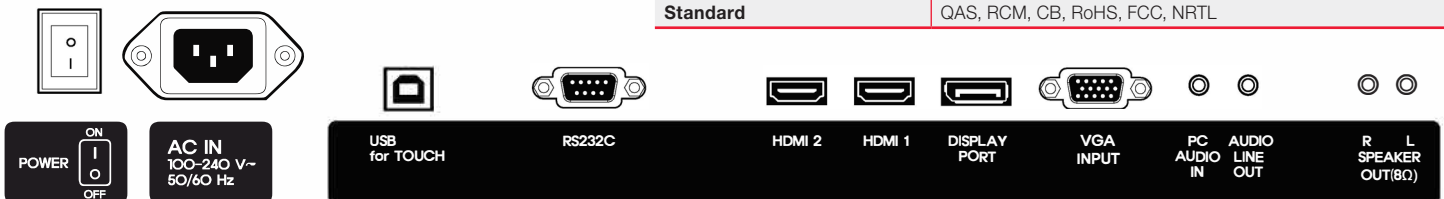

CERTIFICATIONS

Standard	QAS, RCM, CB, RoHS, FCC, NRTL

HI0545-06/17

Hitachi America, Ltd.

Toll Free: 1.800.HITACHI • Email: dmd.info@hal.hitachi.com

Web: hitachi-america.us/IFPD