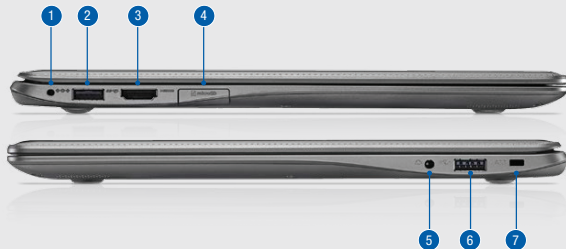

CONNECTIVITY

1. AC Adapter
2. USB 2.0
3. HDMI
4. MicroSD Slot
5. Headphone
6. USB 3.0
7. TPM, Slim Lock Slot (XE503C32-K01US only)

HOWARD TECHNOLOGY

www.howardcomputers.com | (888) 912-3151

Samsung Electronics has been named 2013 ENERGY STAR Partner of the Year in the product manufacturing category by the U.S. Environmental Protection Agency (EPA).

©2014 Samsung Electronics America, Inc. Samsung is a registered mark of Samsung Electronics Corp., Ltd. Specifications and designs are subject to change without notice. Non-metric weights and measurements are approximate. Intel, the Intel logo, Intel Core, and Core Inside are trademarks of Intel Corporation in the U.S. and other countries. All other brand, product, service names and logos are trademarks and/or registered trademarks of their respective manufacturers and companies. See samsung.com for detailed information. Printed in USA. COM-CHROMEBOOK2B2BDSHT-APR14T