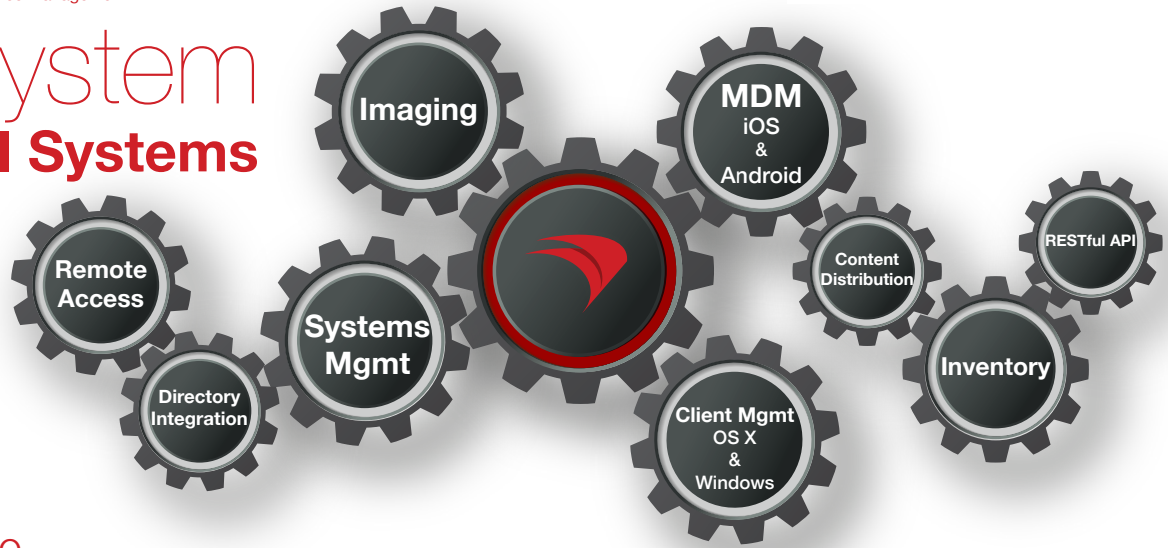

One System to Drive All Systems

About FileWave

Since 1992, FileWave has provided business, education, and government customers with industry-leading systems and mobile device management software to effectively, and efficiently, secure and manage devices, applications, and content from one easy-to-use console. With offices throughout the USA and Europe, FileWave provides worldwide support, when you need it.

Key Components

- ✓ **Multi-Platform Support**
OS X, iOS, Windows & Android
- ✓ **Multi-Platform Imaging**
Direct, network & layered
- ✓ **Patented File-Level Deployment**
Deploy anything, anytime, at any level
- ✓ **Integrated Inventory**
Know what you have & what it's doing
- ✓ **True Self-Healing Technology**
Auto-fix broken installations
- ✓ **Content Management**
License, app & usage reporting
- ✓ **End-User Self-Service Kiosk**
Content on-demand
- ✓ **Device Security**
Protect data & devices
- ✓ **Highly Scalable Infrastructure**
Booster technology reduces network traffic
- ✓ **System Updates**
*Windows/OS X updates
3rd party (Java, Flash, MS Office, etc.)*