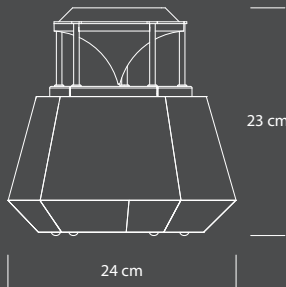

TECHNICAL SPECIFICATIONS

AUDIO

Frequency Response 80 Hz - 20 kHz
Output 45 W @ 8 Ω
Loudness 85 dB
Signal to noise ratio (typical) 106 dB

CONNECTIONS

Inputs 1 x AUX, 3.5 mm stereo
Output 1 x AUX, 3.5 mm stereo, mixed
Professional level Bluetooth chip. Range up to 25 m.

IN THE BOX

Certes PentaClass speaker
Power supply 19 V 2A
Power cord
Remote control with battery
Fixation bracket with screws

Flange
Plate for false ceiling
Safety wire
User's manual

HOWARDedu

888.912.3151 | howardedu.com