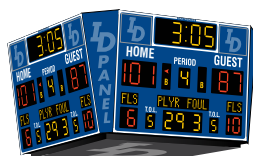

BB-2154 centerhung model

BB-2153

Digit size: 13" 330mm, 10" 254mm, 7" 178mm

BB-2153: H: 6' 1829mm W: 8' 2438mm D: 6" 152mm

BB-2154: H: 6'-2" 1880mm W: 10'-10" 3302mm D: 10'-10" 3302mm

- › Track T.O.L. with optional 7" digits
- › Celebrate team spirit or recognize a valued sponsor on changeable corner panels