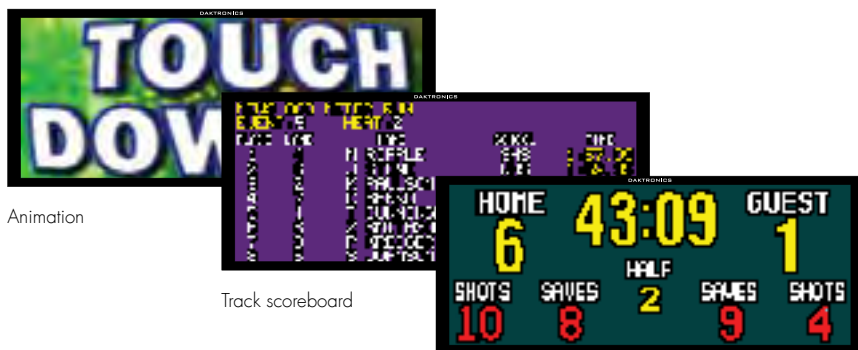

OUTDOOR  
UNIVERSAL

Simley High School, Inver Grove Heights, Minnesota  
80x192-34, SS-500HD

144x300 football scoreboard

Animation

Track scoreboard

Soccer scoreboard

Large message displays work great as all-in-one scoring displays or when paired together with a traditional clock/score scoreboard for “hybrid” scoring.