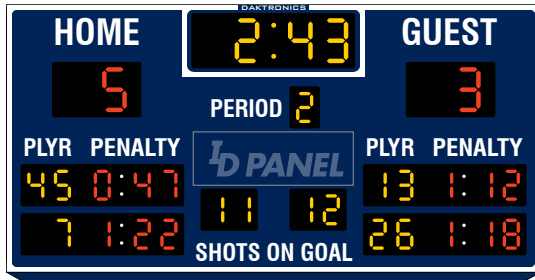

CLICK ON SCOREBOARDS
FOR TECHNICAL SPECIFICATIONS

PLAYER/PENALTY SCOREBOARDS

Track critical game stats as well as up to 4 individual player penalty times. Indicate team penalty with optional LED arrows.

Orono Ice Arena, Orono, Minnesota
H-2105

H-2104

Digit size: 10" 254mm, 7" 178mm

H-2104: H: 5' 1524mm W: 10' 3048mm D: 6" 152mm

H-2105: H: 5'-2" 1575mm W: 12'-10" 3912mm D: 12'-10" 3912mm

- Track shots on goal for both teams
- Display player jersey number with penalty times
- Celebrate team spirit or recognize a valued sponsor on a changeable panel