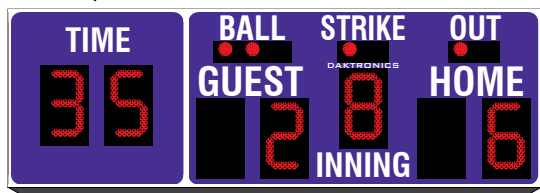

PITCH COUNT
AT BAT
H/E