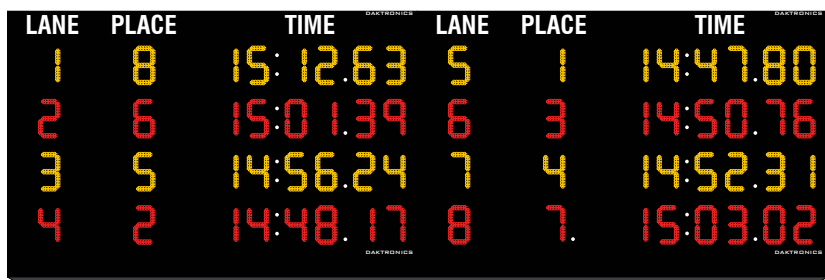

SW-2218 swimming mode

CLICK ON SCOREBOARDS
FOR TECHNICAL SPECIFICATIONS

For more information on
Daktronics aquatics products, visit
daktronics.com/aquaticsbrochure

Tualatin High School Tualatin, Oregon
WVP2101