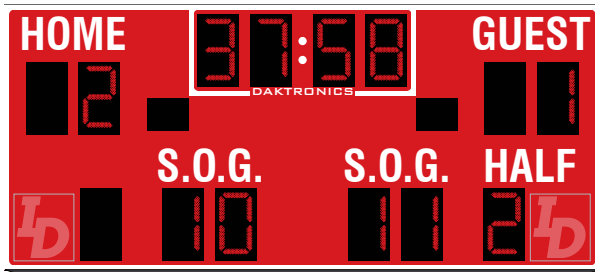

SO-2018

Digit size: 24" 610mm
H: 8' 2438mm **W: 18'** 5486mm **D: 8"** 203mm

- › Score baseball or football with extra digit and indicators
- › Display total Shots on Goal for each team
- › Celebrate team spirit or recognize a valued sponsor on changeable panels