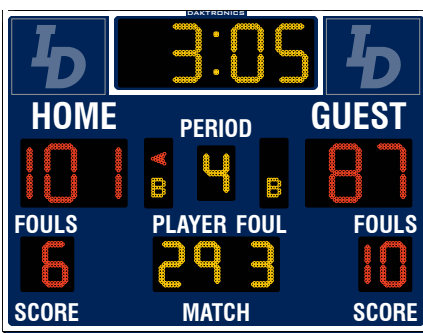

BB-2108 centerhung model

**BB-2107**

Digit size: 13" 330mm, 10" 254mm

**BB-2107:** H: 6' 1829mm W: 10' 3048mm D: 6" 152mm

**BB-2108:** H: 6'-2" 1880mm W: 12'-10" 3912mm D: 12'-10" 3912mm

- › Count down the T.O.L.
- › Score volleyball and wrestling with included Score/Match captions
- › Celebrate team spirit or recognize a valued sponsor on changeable corner panels

BB-2126 centerhung model

**BB-2125**

Digit size: 10" 254mm, 7" 178mm

**BB-2125:** H: 4' 1219mm W: 10' 3048mm D: 6" 152mm

**BB-2126:** H: 4'-2" 1270mm W: 12'-10" 3912mm D: 12'-10" 3912mm

- › Score volleyball and wrestling with included Score/Match captions
- › Showcase identical information to the BB-2107 in a more compact design

BB-2104 centerhung model

**BB-2103**

Digit size: 13" 330mm, 10" 254mm, 7" 178mm

**BB-2103:** H: 6' 1829mm W: 8' 2438mm D: 6" 152mm

**BB-2104:** H: 6'-2" 1880mm W: 10'-10" 3302mm D: 10'-10" 3302mm

- › Track T.O.L. with optional 7" digits
- › Score volleyball and wrestling with included Score/Match captions
- › Celebrate team spirit or recognize a valued sponsor on changeable corner panels