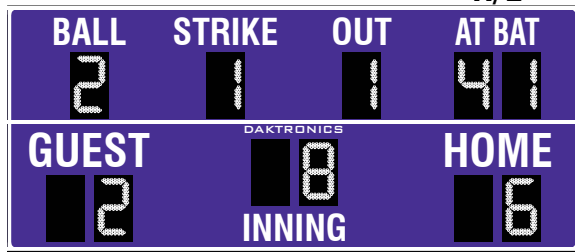

PITCH COUNT TIME H/E

BA-2017

Digit size: 18" 457mm
H: 6' 1829mm W: 14' 4267mm D: 8" 203mm

1. › Score up to 19 innings
   - › Choose from At Bat, Hit/Error, Pitch Count or Time caption
2. All Sport 1600/5000 required to display Pitch Count