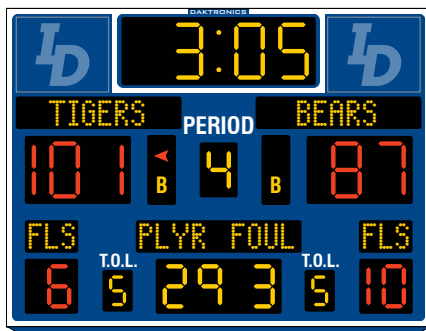

### BB-2155

Digit size: 13" 330mm, 10" 254mm

BB-2155: H: 6' 1829mm W: 10' 3048mm D: 6" 152mm

BB-2156: H: 6'-2" 1880mm W: 12'-10" 3912mm D: 12'-10" 3912mm

- › Count down the Time Outs Left (T.O.L.)
- › Celebrate team spirit or recognize a valued sponsor on changeable corner panels