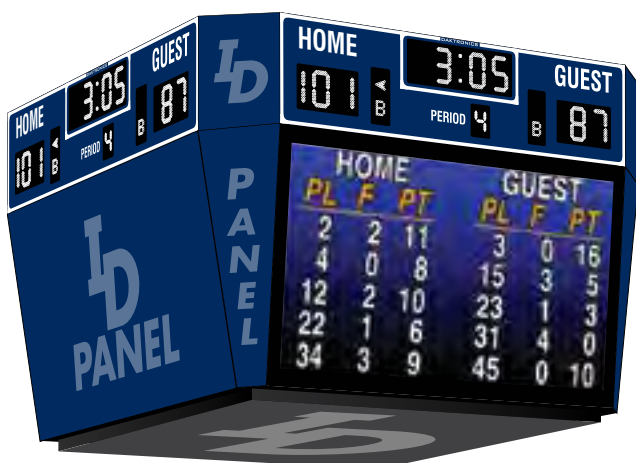

BB-2146

Digit size: 10" 254mm, 7" 178mm

H: 8'-8" 2642mm W: 12'-10" 3912mm D: 12'-10" 3912mm

- › Show crowd prompts, exciting animations and statistical information
- › Message displays featured on four sides of a centerhung with choice of 6mm or 10mm resolution

BB-2147

Digit size: 10" 254mm, 7" 178mm

H: 8'-8" 2642mm W: 12'-10" 3912mm D: 12'-10" 3912mm

- › Show crowd prompts, exciting animations and statistical information
- › Message displays featured on two sides of a centerhung with choice of 6mm or 10mm resolution