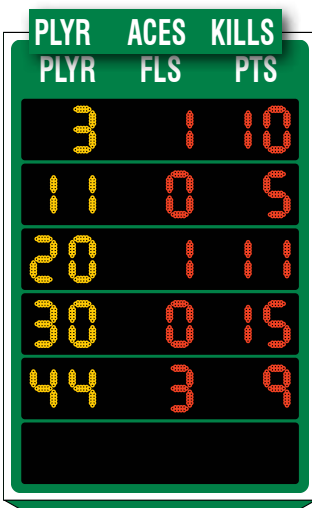

CLICK ON SCOREBOARDS FOR TECHNICAL SPECIFICATIONS

Puyallup High School, Puyallup, Washington
BB-2107, SD-2102, BB-2114, DA-1500

STATISTICS DISPLAYS

Track every player on the court for each team with electronic statistic displays.

SD-2103

PLYR	ACES	DIGS
PLYR	KILLS	DIGS
PLYR	PENALTY	
H/G	WEIGHT	

Optional caption panels also available