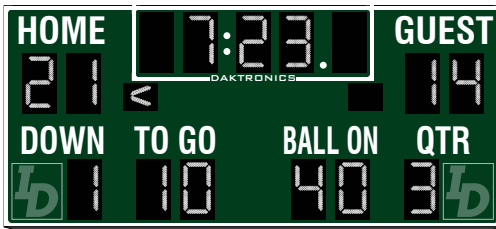

Optional logo/sponsor panels shown

FB-2022

Digit size: 30" 762mm, 24" 610mm, 18" 457mm
H: 8' 2438mm W: 25' 7620mm D: 8" 203mm

- › Display optional 18" Time Outs Left (T.O.L.) digits or colorful team/sponsor graphics on changeable panels

FB-2019

Digit size: 24" 610mm, 15" 381mm
H: 8' 2438mm W: 18' 5486mm D: 8" 203mm

- › Display optional 15" T.O.L. digits or colorful team/sponsor graphics on changeable panels