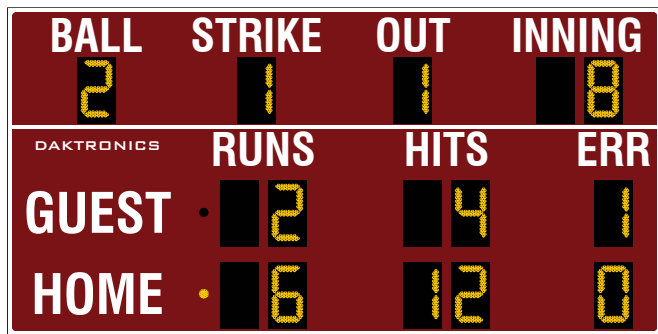

CLICK ON SCOREBOARDS
FOR TECHNICAL SPECIFICATIONS

TEAM SCORE WITH B/S/O DIGITS

Keep your fans informed of all the action with bold digits for innings, scores, balls, strikes and outs.

Humboldt High School | Humboldt, Iowa
BA-1518, DA-1200

BA-1518

Digit size: 18" 457mm
H: 8' 2438mm W: 16' 4877mm D: 8" 203mm

- › Score up to 19 innings
- › Record total Runs, Hits and Errors
- › Show which team is at the plate with At Bat indicators