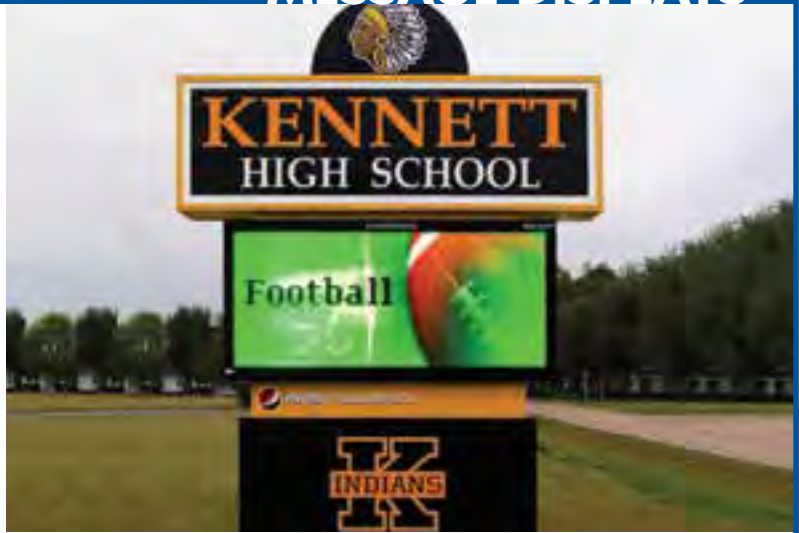

For more information on Daktronics marquees visit [daktronics.com/marqueebrochure](http://daktronics.com/marqueebrochure)

OUTDOOR MARQUEE  
15.85, 19.8 & 26.4MM

Kennett High School | Kennett, Missouri  
48x112x20