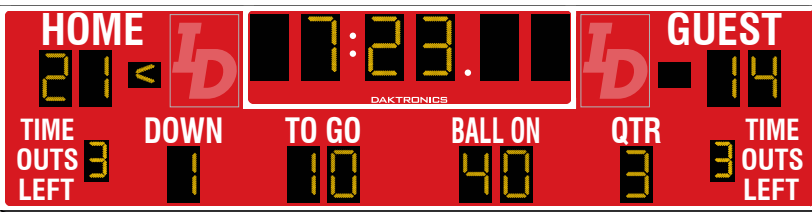

FB-2025 **8 B E**
Digit size: 30" 762mm, 24" 610mm, 18" 457mm
H: 8' 2438mm W: 32' 9754mm D: 8" 203mm

- › Count down the Time Outs Left
- › Celebrate team spirit or recognize a valued sponsor on the scoreboard face