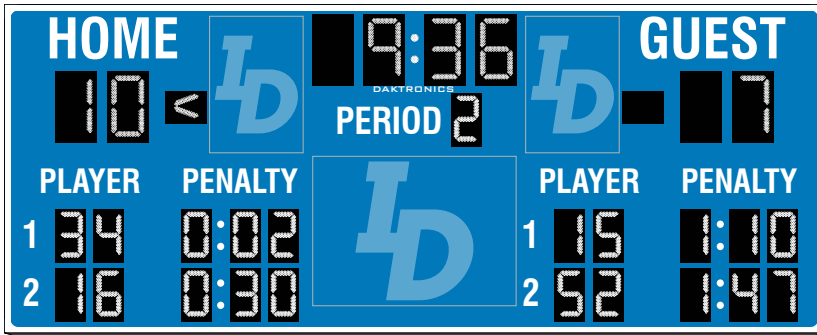

CLICK ON SCOREBOARDS FOR TECHNICAL SPECIFICATIONS

MULTISPORT SCOREBOARDS

Showcase up to 2 player penalty times from each team with their jersey numbers for lacrosse/field hockey.

Southern High School Harwood, Maryland MS-2009

MS-2009 ✂ ✂ ⚽ ⚽

Digit size: 24" 610mm, 18" 457mm
H: 10' 3048mm W: 25' 7620mm D: 8" 203mm

- › Score football or soccer with optional caption panels
- › Show penalty with arrow indicators
- › Increase visibility and functionality with optional backlit or electronic captions
- › Celebrate team spirit or recognize a valued sponsor on the scoreboard face
- › Six-digit clock model for track timing available (see page 37)