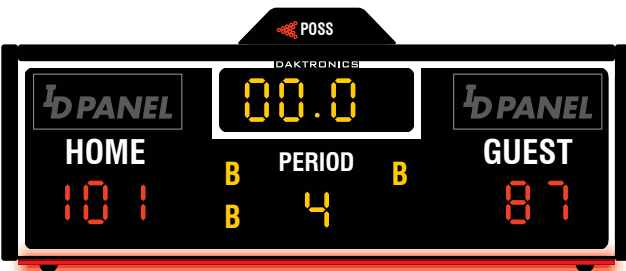

ST-2001 with possession indicator and light strip (see page 31)

ST-2101

H: 3'-1" 940mm W: 9'-9" 2972mm D: 3'-2" 965mm
H: 3'-1" 940mm W: 19'-2" 5842mm D: 3'-2" 965mm

- › Display animations, advertisements and statistics
- › Control with Daktronics Show Control System

PIXEL SPACING	RESOLUTION	TABLES
10MM	64x288	1
	64x576	2
6MM	96x432	1
	96x864	2

ADVERTISING SCORER'S TABLES

H: 3'-0" 914mm D: 3'-4" 1016mm

- › Prominently display team and sponsor graphics right on the court

MODEL	BACKLIT	LENGTH
ST-2002	No	8'-0" 2438mm
ST-2003	Yes	
ST-2004	No	4'-0" 1219mm
ST-2005	Yes	

OPTIONS & ACCESSORIES

POSSESSION INDICATOR

- › Display which team has possession of the next jump ball

END-OF-PERIOD LIGHT STRIP

- › Highly visible light strip to indicate end-of-period

SIDE LOGO/SPONSOR AREA

- › Optional logo/sponsor area available on scorer's table's side padding