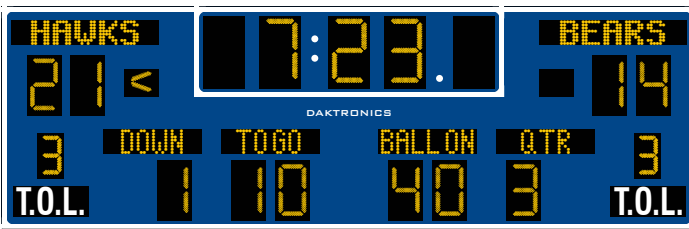

Football mode

BACKLIT AND ELECTRONIC CAPTIONS

You can swap the vinyl captions for optional backlit or electronic captions on any football, soccer or multisport scoreboard with the following icons:

- › Select backlit captions (B) to increase night viewing
- › Select electronic captions (E) to easily switch between several sport modes

Look for this icon to see if the scoreboard is available with mixed digits. Display scores, possession and Time Outs Left with a different LED color.