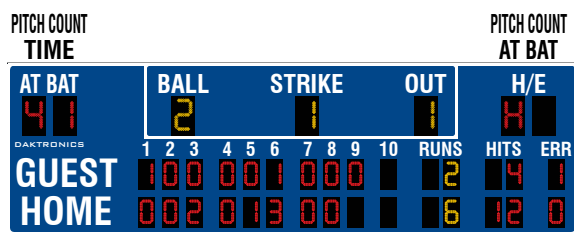

BA-2019

Digit size: 15" 381mm, 10" 254mm
H: 6' 1829mm W: 20' 6096mm D: 8" 203mm

- › Choose from At Bat, Hit/Error, Pitch Count or Time caption
- › Get the most game information in the least amount of space

DID YOU KNOW?

Look for this icon to see if the scoreboard can accommodate mixed digits. Display Ball, Strike, Out and Total Runs in a different LED color.