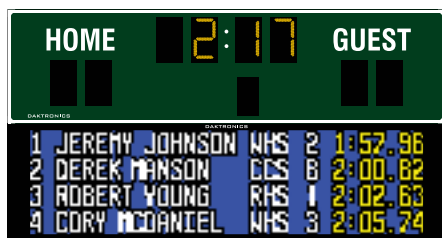

HYBRID SCORING

96x360 track results with MS-2006