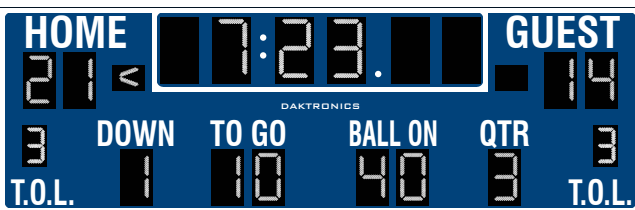

MS-2027 **B E**
Digit size: 24" 610mm, 18" 457mm
H: 10' 3048mm W: 25' 7620mm D: 8" 203mm

- › Show possession with arrow indicators in football mode or penalty in lacrosse mode
- › Celebrate team spirit or recognize a valued sponsor on the scoreboard face

Optional football captions shown

FB-2023 **8 B E**
Digit size: 30" 762mm, 24" 610mm, 18" 457mm
H: 8' 2438mm W: 25' 7620mm D: 8" 203mm

- › Count down the Time Outs Left (T.O.L.)