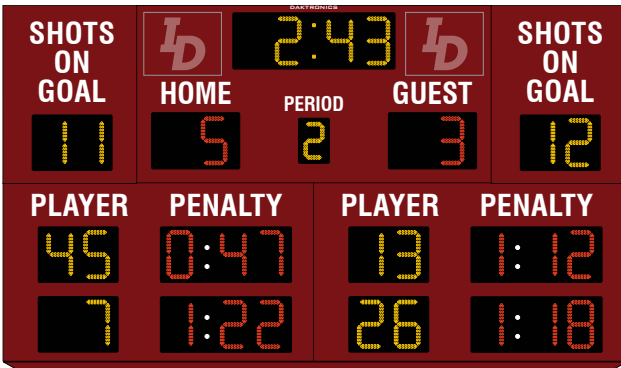

H-2103	H-2111	H-2103
H-2102	H-2102	

H-2111, H-2102(x2) & H-2103(x2)

Digit size: 13" 330mm, 10" 254mm
H: 8' 2438mm W: 14' 4267mm D: 6" 152mm

- Add shots on goal to each side of the scoreboard with player penalty times underneath
- Celebrate team spirit or recognize a valued sponsor on the scoreboard face