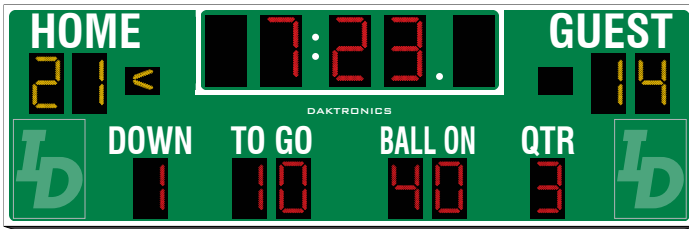

CLICK ON SCOREBOARDS FOR TECHNICAL SPECIFICATIONS

TRACK TIMING TO 0.1 SECONDS

Record down and distance for football games and time races to 1/10 of a second.

Sweet Home High School Sweet Home, Oregon
FB-2019, DA-1001

Optional logo/sponsor panels shown