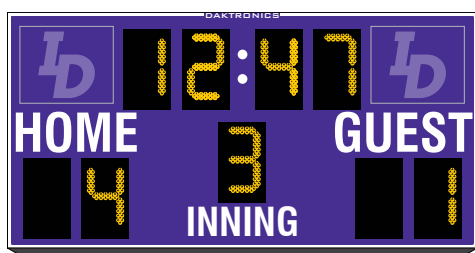

### MS-918

Digit size: 18" 457mm, 15" 381mm  
H: 5' 1524mm W: 14' 4267mm D: 8" 203mm

- › Indicate Ball, Strike, Out and Hit/Error
- › Switch between Inning or Period with reversible caption panel

### MS-3918

Digit size: 18" 457mm  
H: 5' 1524mm W: 10' 3048mm D: 8" 203mm

- › Indicate Ball, Strike, Out and Hit/Error
- › Display time-of-day or game clock
- › Switch between Inning or Period with reversible caption panel