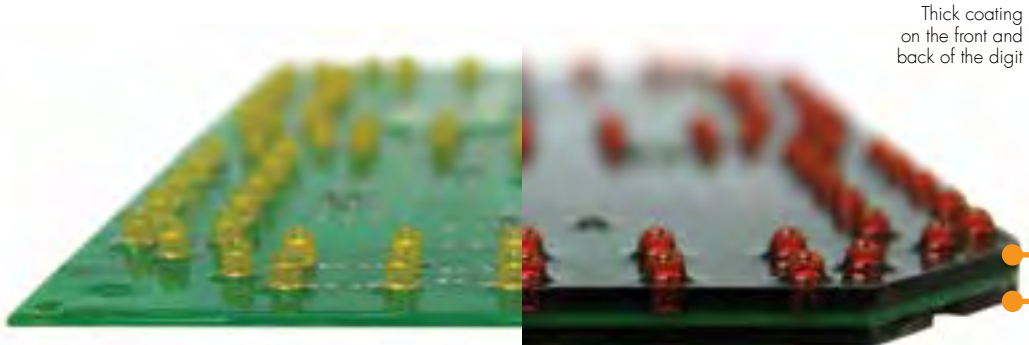

WEATHER-SEALED OUTDOOR DIGITS

Don't let corrosion bring your scoreboard down on game day. Daktronics weather-sealed digits have a 1/8 inch (3mm) layer of weather-tight silicone gel applied to the front and back of the digits. This gel completely seals out moisture creating an unmatched resistance to the harshest of conditions.

This weather-seal significantly increases reliability and product performance. No other LED scoreboard manufacturer offers this kind of protection. Stay ahead of the game—and corrosion—with Daktronics weather-sealed digits.

"I wanted to match the old-school feel of the ballpark similar to the old, white bulb lights. With the white LEDs, it looks like a million bucks."

Chad Shepherd
Marshall Gates Foundation
Kearns High School
Kearns, Utah

CONFORMAL COATING

A thin layer on the front and back gives minimal environmental protection.

DAKTRONICS GEL COATING

A thick layer of gel adhered to the front and back of the digit completely seals out moisture.

PANAVIEW® DIGITS

White LED digits are a rising trend for outdoor scoreboards. White will complement any team color and can be used to create a modern, fresh-looking display.