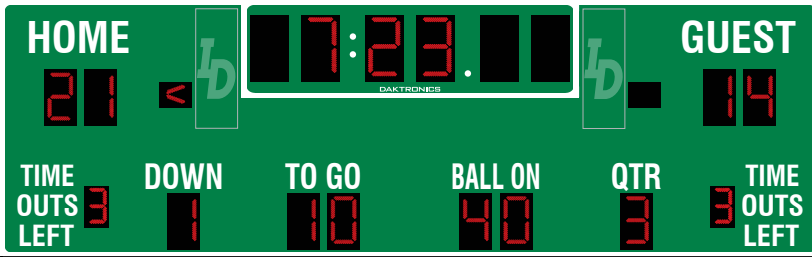

CLICK ON SCOREBOARDS
FOR TECHNICAL SPECIFICATIONS

TRACK TIMING TO 0.01 SECONDS

Provide all the essential game stats for football along with track timing to 1/100 of a second.

Rosemount High School Rosemount, Minnesota
FB-2025, DA-1001

FB-2027 **8 B E**
Digit size: 30" 762mm, 24" 610mm, 18" 457mm
H: 10' 3048mm W: 32' 9754mm D: 8" 203mm

- › Count down the Time Outs Left
- › Celebrate team spirit or recognize a valued sponsor on the scoreboard face