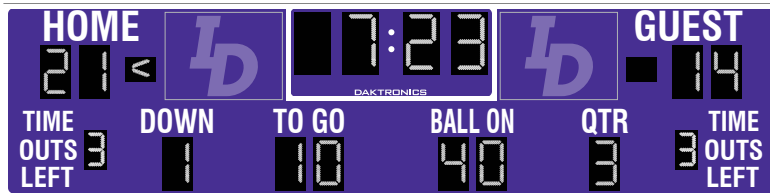

FB-2024 **Digit size: 30" 762mm, 24" 610mm, 18" 457mm**
H: 8' 2438mm W: 32' 9754mm D: 8" 203mm
› Count down the Time Outs Left
› Celebrate team spirit or recognize a valued sponsor on the scoreboard face