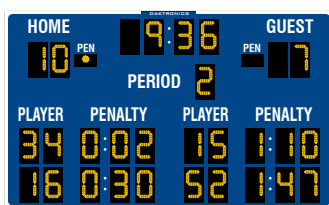

MS-2024 ✂ ✂ ⚽ ⚽

Digit size: 10" 254mm
H: 6' 1829mm W: 10' 3048mm D: 8" 203mm

- › Display all the game and statistical information as on/like scoreboards more than twice the size
- › Show penalty with circular indicators