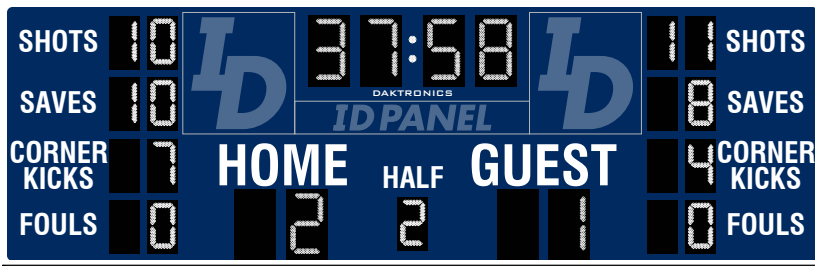

**CLICK ON SCOREBOARDS
FOR TECHNICAL SPECIFICATIONS**

TEAM STATISTICS SCOREBOARDS

Select a scoreboard that offers the soccer statistics you wish to display.

Whitman College Wala Wala, Washington
SO-2043

SO-2043

Digit size: 24" 610mm, 18" 457mm
H: 8' 2438mm **W:** 25' 7620mm **D:** 8" 203mm

- › Give fans the most complete soccer display with Shots, Saves, Corner Kicks and Fouls for each team
- › Celebrate team spirit or recognize a valued sponsor on the scoreboard face