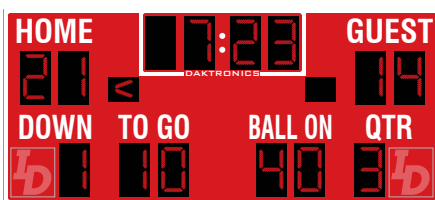

Optional logo/sponsor panels shown

FB-2018 **Digit size: 24" 610mm, 15" 381mm**
H: 8' 2438mm W: 18' 5486mm D: 8" 203mm
› Display optional 15" T.O.L. digits or colorful team/sponsor graphics on changeable panels