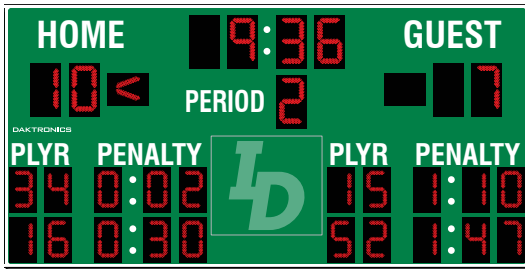

MS-2918 ✂ ✂ ⚽ ⚽

Digit size: 18" 457mm, 15" 381mm
H: 8' 2438mm W: 16' 4877mm D: 8" 203mm

- › Score football or soccer with optional caption panels
- › Show penalty with arrow indicators
- › Celebrate team spirit or recognize a valued sponsor on the scoreboard face