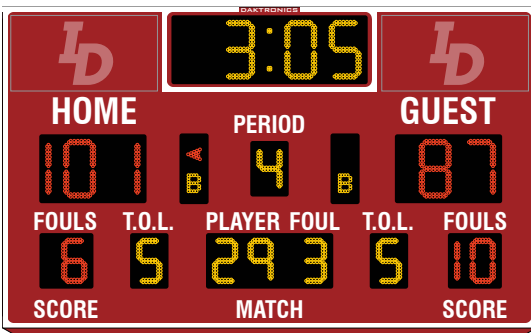

BB-2124 centerhung model

**BB-2123**

Digit size: 13" 330mm, 10" 254mm, 7" 178mm

**BB-2123:** H: 6' 1829mm W: 10' 3048mm D: 6" 152mm

**BB-2124:** H: 6'-2" 1880mm W: 12'-10" 3912mm D: 12'-10" 3912mm

- › Count down the Time Outs Left (T.O.L.)
- › Display individual Player Points along with Fouls
- › Score numerous sports with optional caption kits
- › Celebrate team spirit or recognize a valued sponsor on changeable corner panels

BB-2108 centerhung model

**BB-2107**

Digit size: 13" 330mm, 10" 254mm

**BB-2107:** H: 6' 1829mm W: 10' 3048mm D: 6" 152mm

**BB-2108:** H: 6'-2" 1880mm W: 12'-10" 3912mm D: 12'-10" 3912mm

- › Count down the T.O.L.
- › Score volleyball and wrestling with included Score/Match captions
- › Celebrate team spirit or recognize a valued sponsor on changeable corner panels