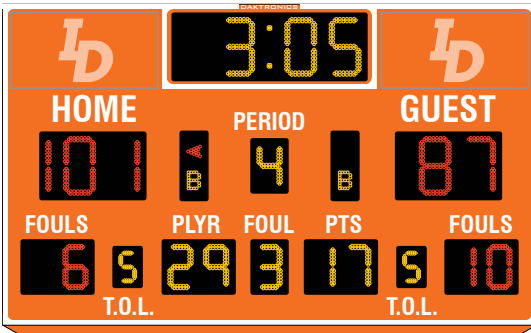

CLICK ON SCOREBOARDS
FOR TECHNICAL SPECIFICATIONS

TEAM STATISTICS SCOREBOARDS

Give your fans up-to-date team and player stats. Suspend a four-sided version of your scoreboard above the court for a great view of the action anywhere in the facility.

Port Townsend High School Port Townsend, Washington
BB-3103, BB-3114

BB-2123

Digit size: 13" 330mm, 10" 254mm, 7" 178mm

BB-2123: H: 6' 1829mm W: 10' 3048mm D: 6" 152mm

BB-2124: H: 6'-2" 1880mm W: 12'-10" 3912mm D: 12'-10" 3912mm

- › Count down the Time Outs Left (T.O.L.)
- › Display individual Player Points along with Fouls
- › Score numerous sports with optional caption kits
- › Celebrate team spirit or recognize a valued sponsor on changeable corner panels