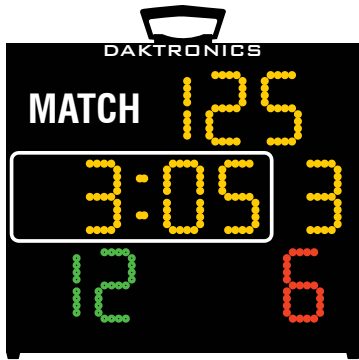

SCOREBOARDS & STATISTICS DISPLAYS

Bring scores to the mat and get the most out of your versatile displays.

Two-sided model: WR-2102
Three-sided model: WR-2103