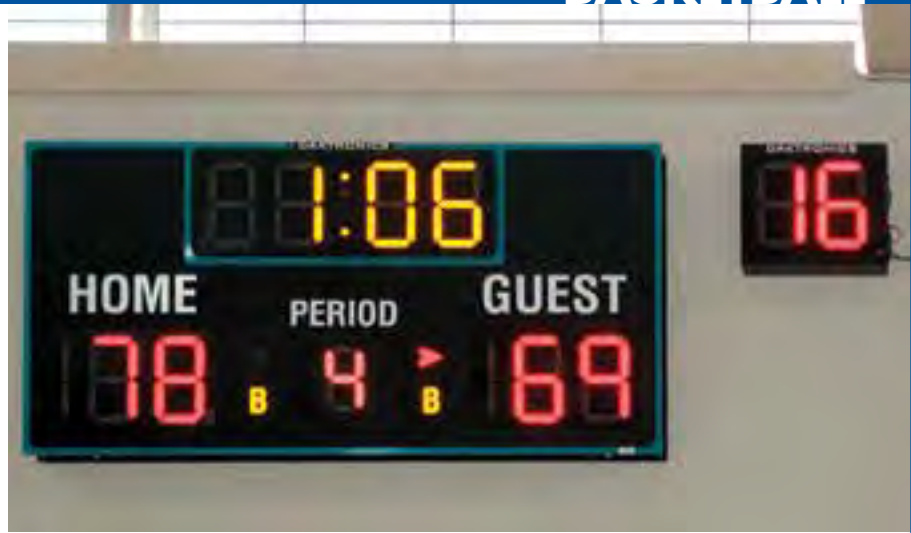

CLICK ON SCOREBOARDS
FOR TECHNICAL SPECIFICATIONS

GAME TIMERS AND INDICATORS

Count down every second of shot time, light up the court at the end of the period and more with Daktronics basketball timers.

Bonney Lake High School Bonney Lake, Washington
BB-2101, BB-2114

BB-2115
Two-sided model: BB-2109
Three-sided model: BB-2111