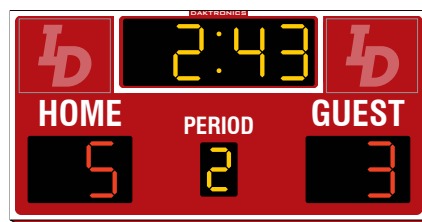

H-2111

Digit size: 13" 330mm, 10" 254mm
H-2111: H: 4' 1219mm W: 8' 2438mm D: 6" 152mm
H-2112: H: 4'-2" 1270mm W: 10'-10" 3302mm D: 10'-10" 3302mm

- › Celebrate team spirit or recognize a valued sponsor on a changeable panel