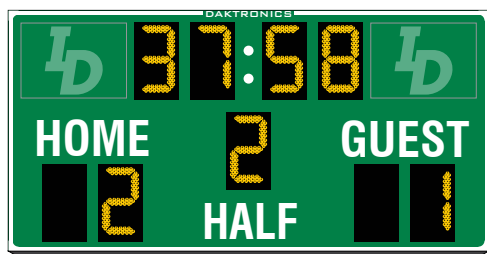

SO-2918

Digit size: 18" 457mm
H: 5' 1524mm **W:** 10' 3048mm **D:** 8" 203mm

- › Celebrate team spirit or recognize a valued sponsor on the scoreboard face