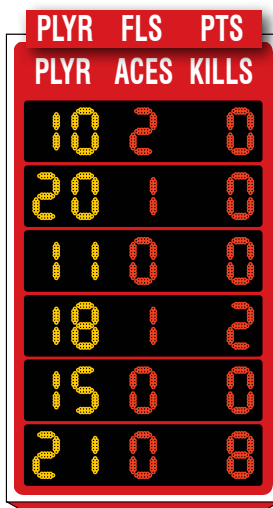

### BB-2122

Digit size: 7" 178mm

H: 2' 610mm W: 4' 1219mm D: 6" 152mm

- › Display game clock, Period and scores to 99
- › Indicates possession and bonus
- › Keep the scoreboard portable or mount to a wall
- › Celebrate team spirit or recognize a valued sponsor on corner panels

SD-2102  
Volleyball mode with included volleyball captions shown

SD-2103    

Digit size: 7" 178mm  
H: 6' 1829mm W: 4' 1219mm D: 6" 152mm

- › Showcase up to 6 players with 6 digits each
- › Score volleyball with included reversible caption