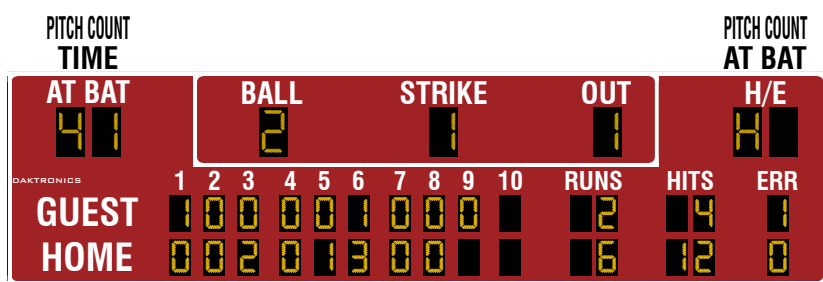

CLICK ON SCOREBOARDS
FOR TECHNICAL SPECIFICATIONS

10-INNING LINE SCORE

Give a personal touch to your 10-inning scoreboard by selecting from numerous caption combinations to match your preferences.

Heras Field Bozeman, Montana
BA-2026

BA-2026

Digit size: 24" 610mm, 18" 457mm
H: 9'-4" 2845mm W: 36' 10973mm D: 8" 203mm

- › Choose from At Bat, Hit/Error, Pitch Count or Time captions
- › Large size and bold digits make this a popular seller