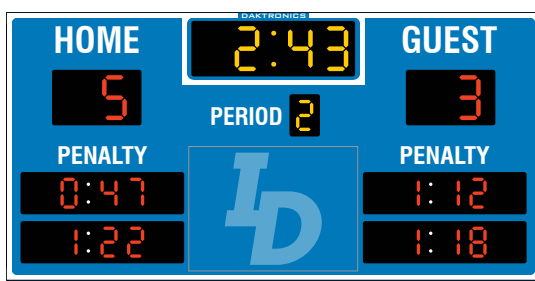

H-2108

Digit size: 10" 254mm, 7" 178mm

H: 5' 1524mm W: 10' 3048mm D: 6" 152mm

- Celebrate team spirit or recognize a valued sponsor on a changeable panel