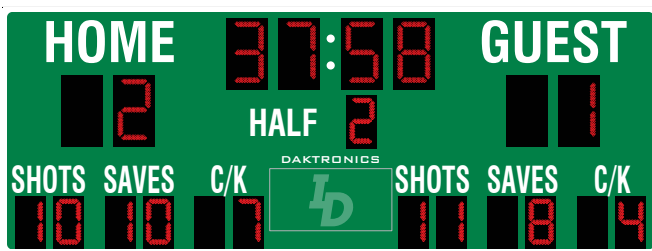

SO-2011

Digit size: 24" 610mm, 18" 457mm
H: 7'-6" 2286mm **W:** 20' 6096mm **D:** 8" 203mm

- › Display Shots, Corner Kicks and Saves for both teams
- › Celebrate team spirit or recognize a valued sponsor on the scoreboard face