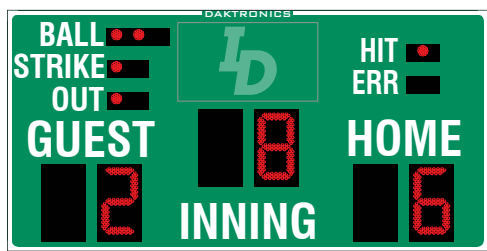

BA-2618

Digit size: 18" 457mm
H: 5' 1524mm W: 10' 3048mm D: 8" 203mm

- › Score up to 19 innings
- › Indicate Hit/Error
- › Celebrate team spirit or recognize a valued sponsor on the scoreboard face