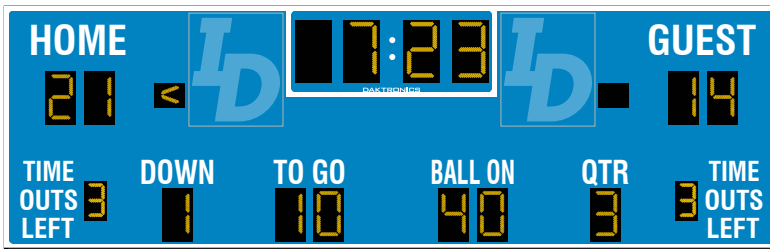

## 4-DIGIT CLOCK

Choose any of the scoreboards below for a great addition to fields that do not host track events.

**FB-2028** **Digit size: 36" 914mm, 24" 610mm, 18" 457mm**  
**H: 10' 3048mm W: 36' 10973mm D: 8" 203mm**  
 › Create the focal point of your field with the largest standard football scoreboard