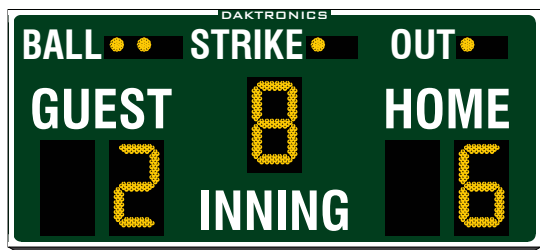

CLICK ON SCOREBOARDS
FOR TECHNICAL SPECIFICATIONS

TEAM SCORE WITH
B/S/O INDICATORS
(CONTINUED)