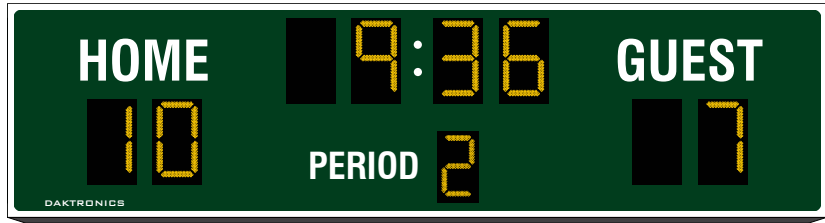

4-DIGIT CLOCK (CONTINUED)

MS-2006
Digit size: 30" 762mm, 24" 610mm
H: 6'-6" 1981mm **W:** 25' 7620mm **D:** 8" 203mm

- › Combine with an LED video or message display for a universal scoring solution on your multi-sport field