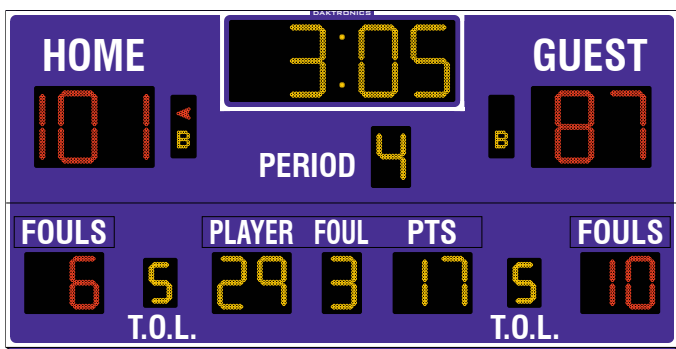

CLICK ON SCOREBOARDS
FOR TECHNICAL SPECIFICATIONS

MODULAR SCOREBOARDS

Decide what stats you want to show and make an impact with a large modular scoreboard.

Lutcher High School Lutcher, Louisiana
BB-2116

BB-2116 & BB-2117

Digit size: 18" 457mm, 13" 330mm, 10" 254mm
H: 7' 2134mm W: 14' 4267mm D: 6" 152mm

- › Count down the Time Outs Left (T.O.L.)
- › Display team and player Fouls as well as individual Player Points
- › Score numerous sports with optional caption kits