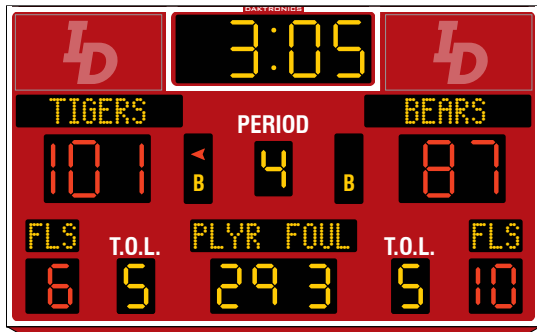

CLICK ON SCOREBOARDS
FOR TECHNICAL SPECIFICATIONS

ELECTRONIC CAPTION SCOREBOARDS

Quickly switch between sports with electronic captions. Display team and player fouls for basketball, sets won and match number for volleyball or points and weight class for wrestling.

Northern Virginia Community College Annandale, Virginia
BB-2153

Basketball mode—optional TNMCs shown

BB-2155

Digit size: 13" 330mm, 10" 254mm

BB-2155: H: 6' 1829mm W: 10' 3048mm D: 6" 152mm

BB-2156: H: 6'-2" 1880mm W: 12'-10" 3912mm D: 12'-10" 3912mm

- › Count down the Time Outs Left (T.O.L.)
- › Celebrate team spirit or recognize a valued sponsor on changeable corner panels