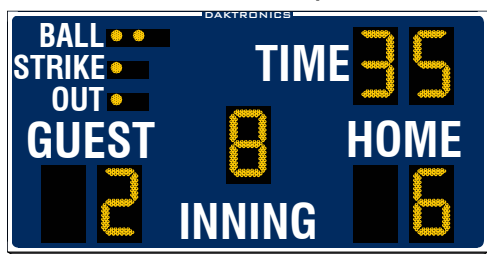

BA-618

Digit size: 18" 457mm
H: 5' 1524mm W: 14' 4267mm D: 8" 203mm

- › Score up to 19 innings
- › Indicate Hit/Error
- › A compact alternative to the BA-624 with vital game stats on bold 18" digits

PITCH COUNT
AT BAT
H/E

BA-2718

Digit size: 18" 457mm
H: 5' 1524mm W: 10' 3048mm D: 8" 203mm

- › Score up to 9 innings
- › Keep time with a two-digit clock
- › Choose from At Bat, Hit/Error, Pitch Count or Time caption

All Sport 1600/5000 required to display Pitch Count