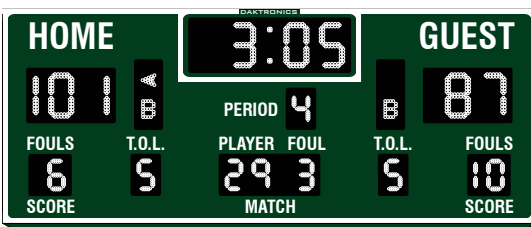

BB-2108 centerhung model

**BB-2107**

Digit size: 13" 330mm, 10" 254mm

**BB-2107:** H: 6' 1829mm W: 10' 3048mm D: 6" 152mm

**BB-2108:** H: 6'-2" 1880mm W: 12'-10" 3912mm D: 12'-10" 3912mm

- › Count down the T.O.L.
- › Score volleyball and wrestling with included Score/Match captions
- › Celebrate team spirit or recognize a valued sponsor on changeable corner panels

BB-2126 centerhung model

**BB-2125**

Digit size: 10" 254mm, 7" 178mm

**BB-2125:** H: 4' 1219mm W: 10' 3048mm D: 6" 152mm

**BB-2126:** H: 4'-2" 1270mm W: 12'-10" 3912mm D: 12'-10" 3912mm

- › Score volleyball and wrestling with included Score/Match captions
- › Showcase identical information to the BB-2107 in a more compact design