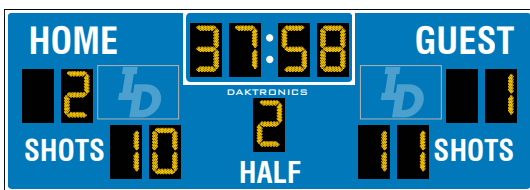

SO-2008

Digit size: 18" 457mm
H: 5'-6" 1676mm **W: 16'** 4877mm **D: 8"** 203mm

- › Display total Shots for each team
- › Celebrate team spirit or recognize a valued sponsor on the scoreboard face