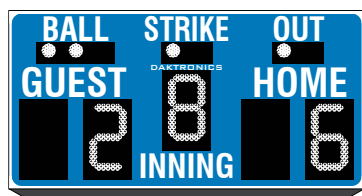

PITCH COUNT
AT BAT
H/E