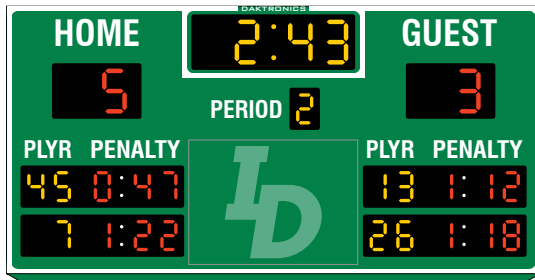

### H-2104

Digit size: 10" 254mm, 7" 178mm

H-2104: H: 5' 1524mm W: 10' 3048mm D: 6" 152mm

H-2105: H: 5'-2" 1575mm W: 12'-10" 3912mm D: 12'-10" 3912mm

- ▶ Track shots on goal for both teams
- ▶ Display player jersey number with penalty times
- ▶ Celebrate team spirit or recognize a valued sponsor on a changeable panel