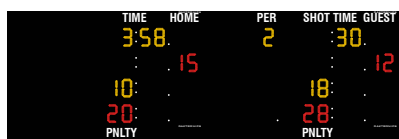

SW-2218 water polo mode