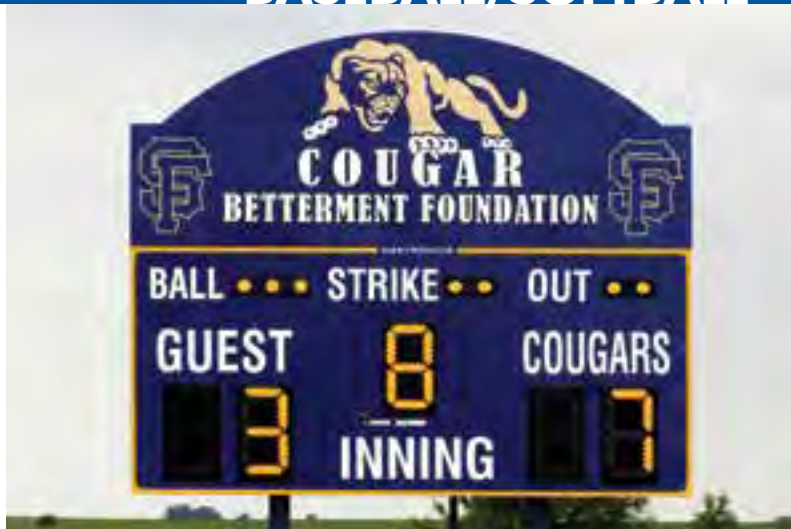

CLICK ON SCOREBOARDS  
FOR TECHNICAL SPECIFICATIONS

TEAM SCORE WITH  
B/S/O INDICATORS  
(CONTINUED)

PITCH COUNT  
AT BAT  
H/E

Summer-Fredericksburg High School Summer, Iowa  
BA-2518, DA-1200

BA-2518  

Digit size: 18" 457mm  
H: 4' 1219mm W: 9' 2743mm D: 8" 203mm