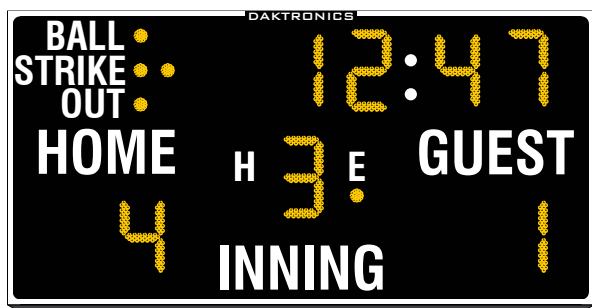

MS-3918

Digit size: 18" 457mm
H: 5' 1524mm W: 10' 3048mm D: 8" 203mm

- › Indicate Ball, Strike, Out and Hit/Error
- › Display time-of-day or game clock
- › Switch between Inning or Period with reversible caption panel