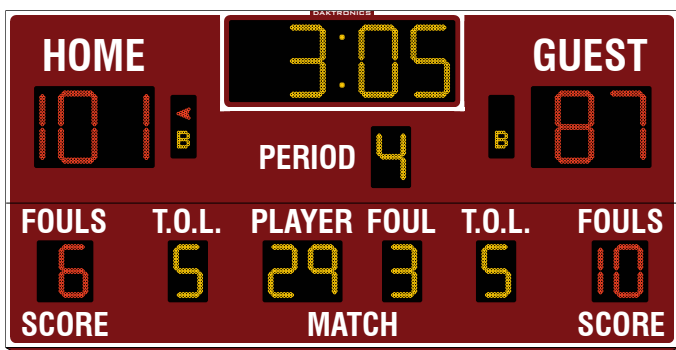

## MODULAR SCOREBOARDS

Decide what stats you want to show and make an impact with a large modular scoreboard.

Lutcher High School Lutcher, Louisiana  
BB-2116

### BB-2116 & BB-2117

Digit size: 18" 457mm, 13" 330mm, 10" 254mm  
H: 7' 2134mm W: 14' 4267mm D: 6" 152mm

- › Count down the Time Outs Left (T.O.L.)
- › Display team and player Fouls as well as individual Player Points
- › Score numerous sports with optional caption kits