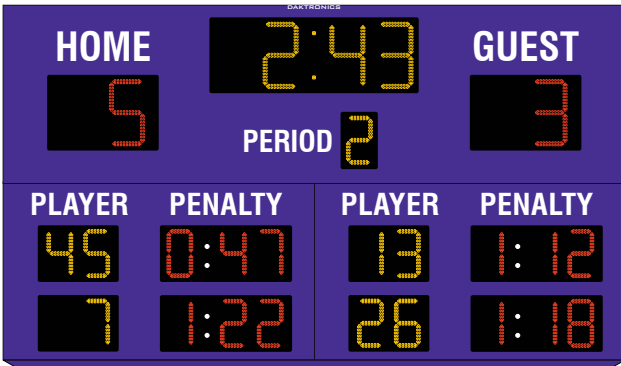

MODULAR SCOREBOARDS

Mix and match hockey scoreboards and modules to create a custom display that suits your scoring needs.

Lakeville Ames Arena, Lakeville, Minnesota
H-2101, H-2102 (2), H-2103 (2)

H-2101	
H-2102	H-2102

H-2101 & H-2102(x2)

Digit size: 18" 457mm, 13" 330mm
H: 8' 2438mm W: 14' 4267mm D: 6" 152mm

- Showcase up to 2 player penalty times from each team with their jersey numbers on the scoreboard