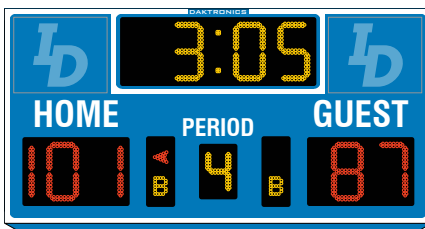

BB-2106 centerhung model

**BB-2105** **ES**

**Digit size:** 13" 330mm, 10" 254mm

**BB-2105:** H: 4' 1219mm W: 10' 3048mm D: 6" 152mm

**BB-2106:** H: 4'-2" 1270mm W: 12'-10" 3912mm D: 12'-10" 3912mm

- › Score up to 199 points
- › Celebrate team spirit or recognize a valued sponsor on changeable corner panels
- › Pair with BB-2123 or BB-2107

**BB-2121** **ES**

**Digit size:** 10" 254mm, 7" 178mm

**H:** 2'-6" 762mm **W:** 10' 3048mm **D:** 6" 152mm

- › Score up to 199 points
- › Condensed design for venues with lower ceilings
- › Pair with BB-2125