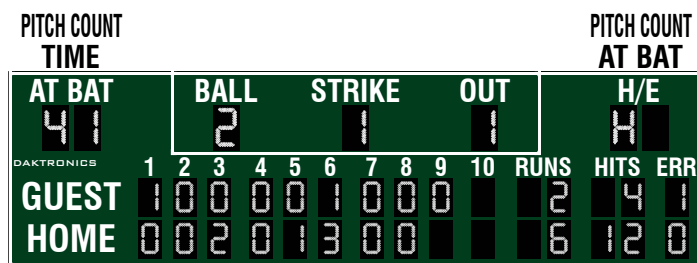

BA-2125

Digit size: 18" 457mm, 15" 381mm
H: 7' 2134mm W: 25' 7620mm D: 8" 203mm

- › Choose from At Bat, Hit/Error, Pitch Count or Time captions
- › Display the same stats as the BA-2026 in smaller form