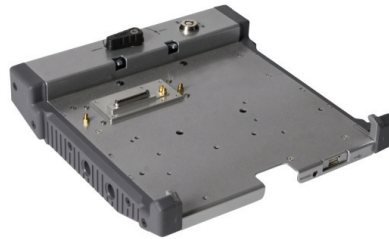

### Part #C-HDM-101

1995-2011 Ford Crown Victoria Heavy Duty Mount

- Heavy duty vehicle specific mounting base mount to existing OEM seat bolts
- Manufactured from 10 gauge steel
- Gusseted and welded design mounts independently of a console

### Part #C-HDM-102

2000-2012 Chevrolet Tahoe/  
GMC Yukon Heavy Duty Vehicle Mount

- Works in conjunction with Havis, inc. hump mount brackets
- Works with C-HDM-200 Series telescoping poles for easy installation (sold separately)

### Part #PKG-PSM-201

1995-2011 Ford Crown Victoria Premium

Premium PKG-PSM includes:

- Vehicle specific base plate
- Heavy-duty pole with height adjust handle
- swing arm motion device with tilt swivel and stability support arm

### Part #PKG-PSM-122

2004-2009 Dodge Durango Standard Passenger Side Mount Package

- Tilt/swivel motion devices enable 180° horizontal rotation for laptops and docking stations used to mount keyboards, laptop mounting plates, docking stations and more to the poles