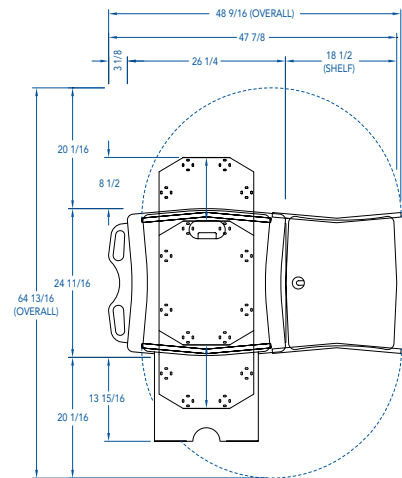

- Notebook trays pull-out from both sides, allowing quick access to notebooks and cables
- Four 5" heavy-duty locking balloon casters roll easily and quietly on uneven surfaces
- One standard ergonomic handle provides control and mobility
- Standard 20' Retractable 13-amp power cord reel provides quick and easy power-access
- Low-profile, flush-cup, two-point locking doors on the front and back provide security and easy-access to the front and rear of the unit
- Conveniently-located 15-outlet power strip provides easy charging
- One seven-outlet insured power strip with surge-protector and 12' cord for additional peripherals
- Scratch and impact resistant 1-1/16" High pressure laminate worksurface
- Ventilated side and door panels help dissipate heat
- Cable grommets and wire management located in each tray keep wires and cords organized
- Guaranteed to be free of all defects in materials and workmanship with a 5-year warranty
- Includes presenter's module

MobileLoc15 Notebook Storage & Recharging Cart

Standard MobileLoc15 Features

TECHNOLOGY FURNITURE

Specifications

Exterior Dimensions

Footprint

Overall Dimensions: 26 1/4"W x 24 11/16"D x 47 7/16"H
Shipping Weight: 269 lbs.