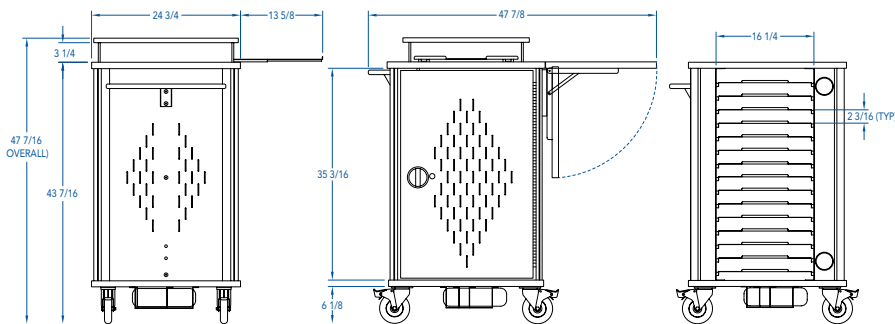

- Notebook trays pull-out from both sides, allowing quick access to notebooks and cables
- Four 5" heavy-duty locking balloon casters roll easily and quietly on uneven surfaces
- One standard ergonomic handle provides control and mobility
- Standard 20' Retractable 13-amp power cord reel provides quick and easy power-access
- Low-profile, flush-cup, two-point locking doors on the front and back provide security and easy-access to the front and rear of the unit
- Conveniently-located 15-outlet power strip provides easy charging
- One seven-outlet insured power strip with surge-protector and 12' cord for additional peripherals
- Scratch and impact resistant 1-1/16" High pressure laminate worksurface
- Ventilated side and door panels help dissipate heat
- Cable grommets and wire management located in each tray keep wires and cords organized
- Guaranteed to be free of all defects in materials and workmanship with a 5-year warranty
- Includes presenter's module

MobileLoc15 Notebook Storage & Recharging Cart

Standard MobileLoc15 Features

TECHNOLOGY FURNITURE

Specifications

Exterior Dimensions

Footprint

Overall Dimensions: 26 1/4"W x 24 11/16"D x 47 7/16"H
Shipping Weight: 269 lbs.