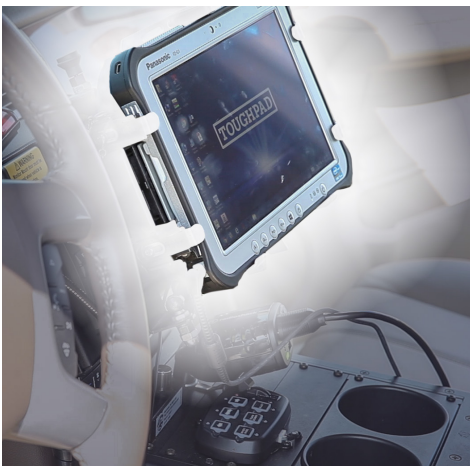

toughpads & toughbooks

Panasonic
ideas for life

TOUHPAD

FZ-A1 | JT-B1 | FZ-E1 | FZ-G1 | FZ-M1 | 4K | FZ-X1

When the going gets tough—the tough get ToughPads! Powerful, secure, and field-tested to MIL-STD-810G and IP65/68 standards for flawless operation in every environment, from intense heat and sunlight to pouring rain and freezing temperatures, ToughPads deliver a level of reliability that is second to none. ToughPads also offer the broadest range of size and configuration options available for maximum flexibility, from a 5-inch rugged tablet that is small enough to drop in a pocket all the way to an impressive 4K model that offers spectacular resolution of up to four times 1080p display. Mobilize your office with Panasonic ToughPads.

Highly visible, front scene lighting is high on the mind of officers when they are working an accident scene or traffic stop. Our Push Bumpers offer the perfect platform for agencies to secure this much desired, driver eye-level lighting to their vehicles quickly and easily. Fleets can opt for one of our Integrated LED Lightbar Push Bumpers or utilize their own preferred lighting using our pre-drilled slots and holes which accommodate the most popular mounting patterns in the industry.

push bumpers, lightbars, printers & sirens

SIRENS

EDGE | DELTA | LEGACY | LIBERTY | JUSTICE | CENTURY | TOWMANS

Signal your presence with powerful, long-lasting vehicle sirens. For law enforcement, firefighter, emergency response, and public safety operations, audible warnings are key to getting the job done. From traditional sirens to state-of-the-art Rumbler, the right siren can dramatically increase traffic clearing capability and improve operator safety.