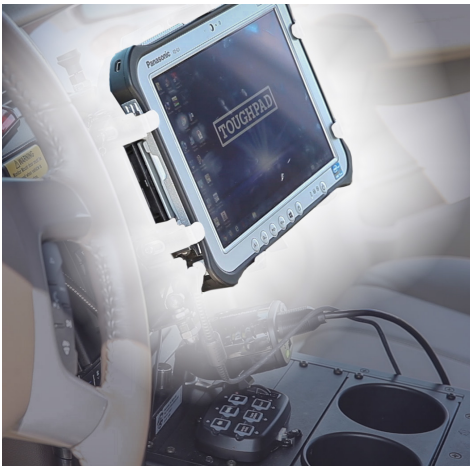

toughpads & toughbooks