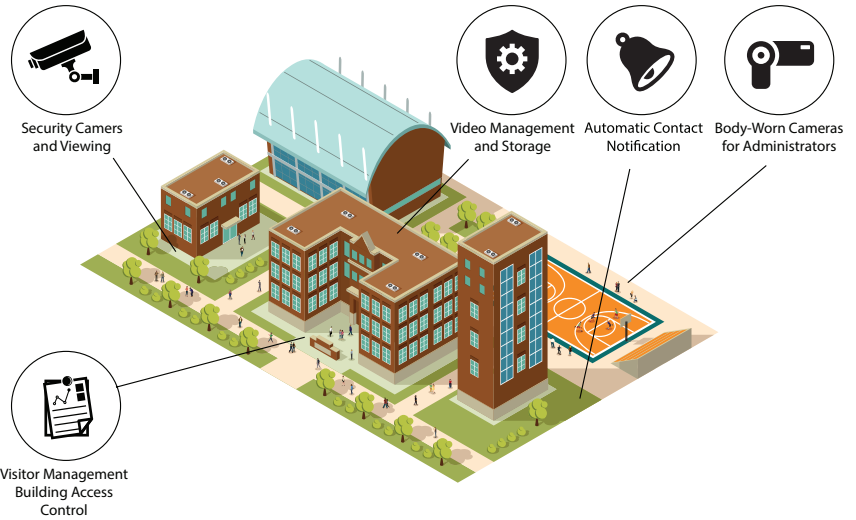

Our vision and strategy

HOWARDedu | We do IT

888.912.3151 | www.howardedu.com

Physical Security SOLUTIONS

Is it time for you to have a physical security assessment? Howard can do it.

Is your video surveillance footage clear enough to identify individuals? With today's advanced technologies, Howard will help you enable video surveillance with cutting edge clarity to allow you to better identify people, car tags, behavior, etc. protecting your students and your institution in the safest manner.

Is your video surveillance storage suitable for your needs?

Are you keeping adequate footage (for example, 30 days' footage) without it overwriting? Howard will help ensure you are equipped with ample storage capabilities.