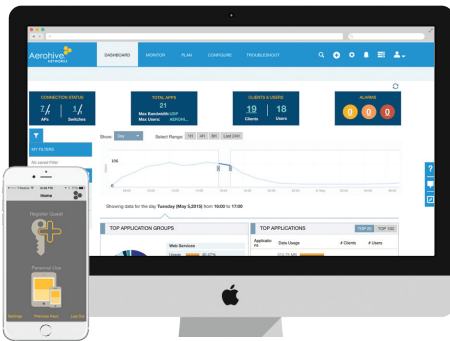

Connected Campus with Simplified Management

To prepare colleges for the mobile-first generation, Aerohive created a wireless LAN architecture specifically engineered for the Gigabit speeds that we see today, by eliminating the need for wireless LAN controllers and optimizing access points for high-density classroom connectivity.