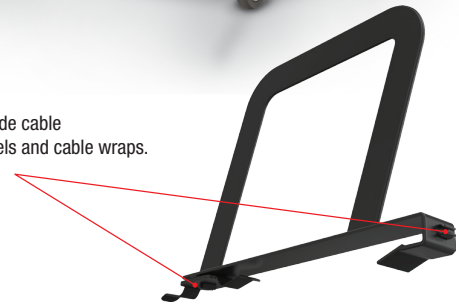

A La Cart

Tablet Security/Charging Cart

Two wide handles make maneuverability easy.

Ventilated side panels

Cord winder keeps the power cable out of your way when not in use.

Includes on/off switch and two auxiliary power outlets.

Heavy duty 4" casters (two locking)

Defender Series with cover compatible

Available fully assembled!

Plastic dividers include cable management channels and cable wraps.

A-C. A La Cart

- Keep up to 32 tablets or netbooks charged and ready to go with the mobile and versatile A La Cart Tablet Security/Charging Cart.
- The base A La Cart (A) provides a locking steel cabinet to keep your mobile computing devices secure. Upgrade to a charging cart (B) to keep your devices charged and ready to go. Charging model available fully assembled (C) for your convenience.
- Compatible with Chromebook and Otterbox Defender Series. Accommodates the full Otterbox Defender case with cover!
- Sliding plastic dividers between tablet slots can be configured for wider devices. Dividers feature cable management clips and wraps. Please check required slot dimensions for your specific device. Slots measure 12"H x 1.02"W x 13.18"D.
- Vertical clearance on each charging shelf is 12", and depth is 13.18". Bottom space (5" high) provides storage for your AV or other equipment.
- The electronically switched AC power distribution unit allows for 12A of charging for up to 16 devices at a time. The repeating cycle timer switches automatically with 15 minutes per bank cycles to help to prevent circuit overload.
- Removable rear locking panel gives easy access to electrical. 4-ETL Listed power strips (8 outlets each) included.
- UL 60950-1:2007 and CAN/CSA-C22.2 No. 60950-1:2007 certified.
- Cart exterior includes a non-skid top, ventilated side panels, two generous handles for easy maneuverability, two auxiliary power outlets, an on/off switch, a cord winder, and heavy duty 4" casters (two locking).
- TAA compliant.