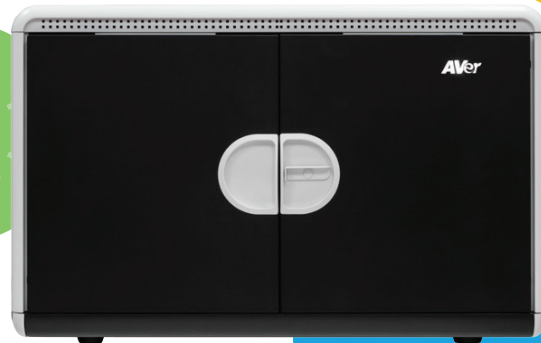

# AVerCharge L12i

12 Device Intelligent Charge Locker

## Built for 12 devices

Charge up to 12 Chromebooks, laptops, or tablets up to 15" screen.

## Daisy-chain technology

Charge multiple L12i cabinets through a single outlet with AVer's innovative charging system.

## Compact Size

The stackable design of the L12i provides secure storage in even the most confined spaces.