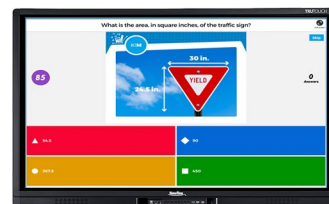

Access cloud storage from your display.

Upload screenshots, saved files, and more right to the cloud storage system of your choice. The **TRU TOUCH** File Commander lets you connect to the most common cloud drives for easy sharing.

Wirelessly cast from anywhere in the room.

No need to be shackled to the front of the classroom. With TRUCAST Express, Newline's native wireless screen casting, you can cast to your display using Chromecast or Airplay seamlessly and effortlessly.

TRU TOUCH *RS* Series Specifications