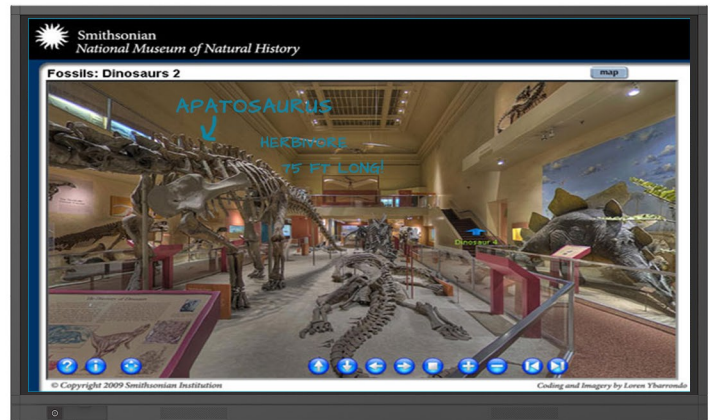

Bring learning to life!

Bring your lessons to life with the **TRU TOUCH** RS Series line of ultra-high definition multi-touch displays.

With interactive flat panels, students become part of the lesson, actively engaging them in their learning.

Capture student interest with a display that leads the industry in brightness, clarity, and student engagement.

Interact and collaborate your way.

TRU TOUCH RS Series supports it all! Whether your school prefers Windows or Mac, Microsoft Office or Google Suite, **TRU TOUCH** lets you teach your way.

Access cloud storage from your display.

Upload screenshots, saved files, and more right to the cloud storage system of your choice. The **TRU TOUCH** File Commander lets you connect to the most common cloud drives for easy sharing.

Wirelessly cast from anywhere in the room.

No need to be shackled to the front of the classroom. With TRUCAST Express, Newline's native wireless screen casting, you can cast to your display using Chromecast or Airplay seamlessly and effortlessly.