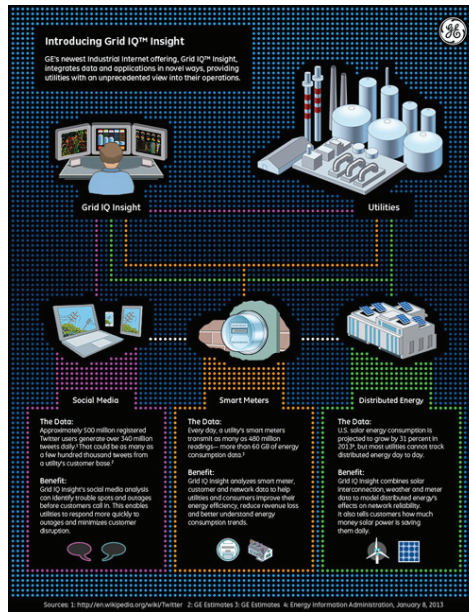

Increasing productivity, collaboration and communication

Choose the software that is right for you!

Through industry partnerships, we provide utility mapping solutions and outage management systems, as well as accounting and workflow management programs, all of which contribute to an organization that uses energy and resources efficiently.

Grid IQ™
Solutions as a Service

With any Smart Grid implementation, utilities face extremely large up-front and on-going expenses as well as the daunting task of planning, executing, and managing the entire project – all of which may expose the utility to an undue amount of integration risk and financial stress.

Grid IQ Solutions as a Service delivers subscription based hosted Smart Grid service "packages" designed to leverage GE's breadth, experience, and Smart Grid technology to shift integration, financial, and deployment risks away from the utility and provide a cost-effective Smart Grid solution.

E

INDUSTRY SPECIFIC SOFTWARE

Mapping Software
GE IQ Grid, Trimble

CRM
Sage

Accounting
Sage

Billing
Cusi

Outage
Futura

Workflow
Trimble

Trimble Software

Field and office solutions across your entire organization—from planning and permitting through generation, transmission, and distribution to outage management and improved customer service

Sage Software

Sage CRM Solutions give you the tools and insight you need to make an indelible impression on customers - with every sales, marketing, support, and service interaction.

Futura Systems

Industry-leading GIS software is designed to fit the needs of any size utility and improve efficiency not only in Operations and Planning, but also in Customer Service/ Billing and Accounting.

CONTINENTAL UTILITY SOLUTIONS, INC.

Continental Utility Solutions

Customized billing solutions can help reduce staff workload, increase company efficiency, maintain a clear audit trail, and provide customers with a more comprehensive level of service.