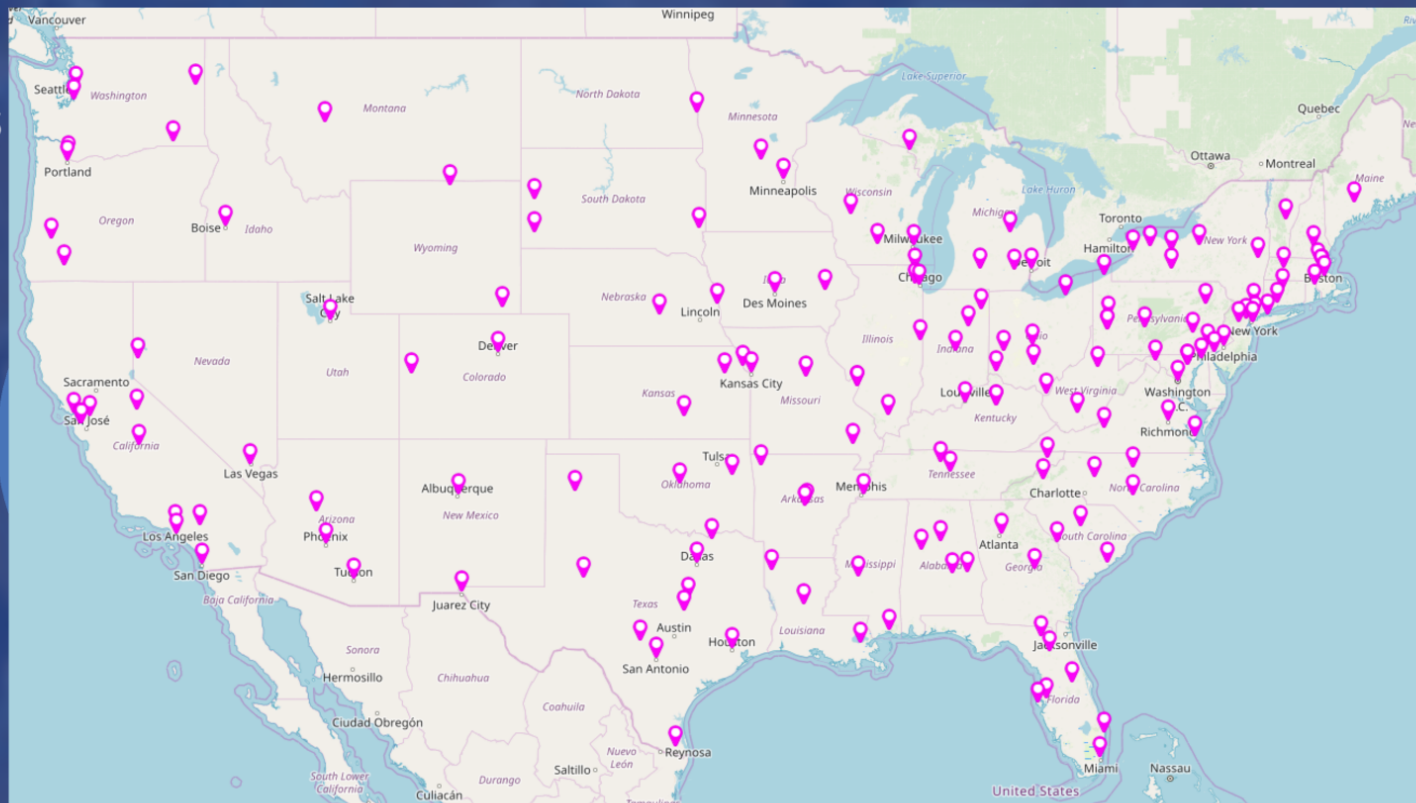

### We offer a wide variety of telehealth solutions

- Carts
- Wall Mounted
- Kits
- Kiosks

**Howard Medical  
has VA Customers  
in ALL 50 States!!**

Sales  
411

Thank You

All About  
Howard

Did You Know?

**Thank You!**