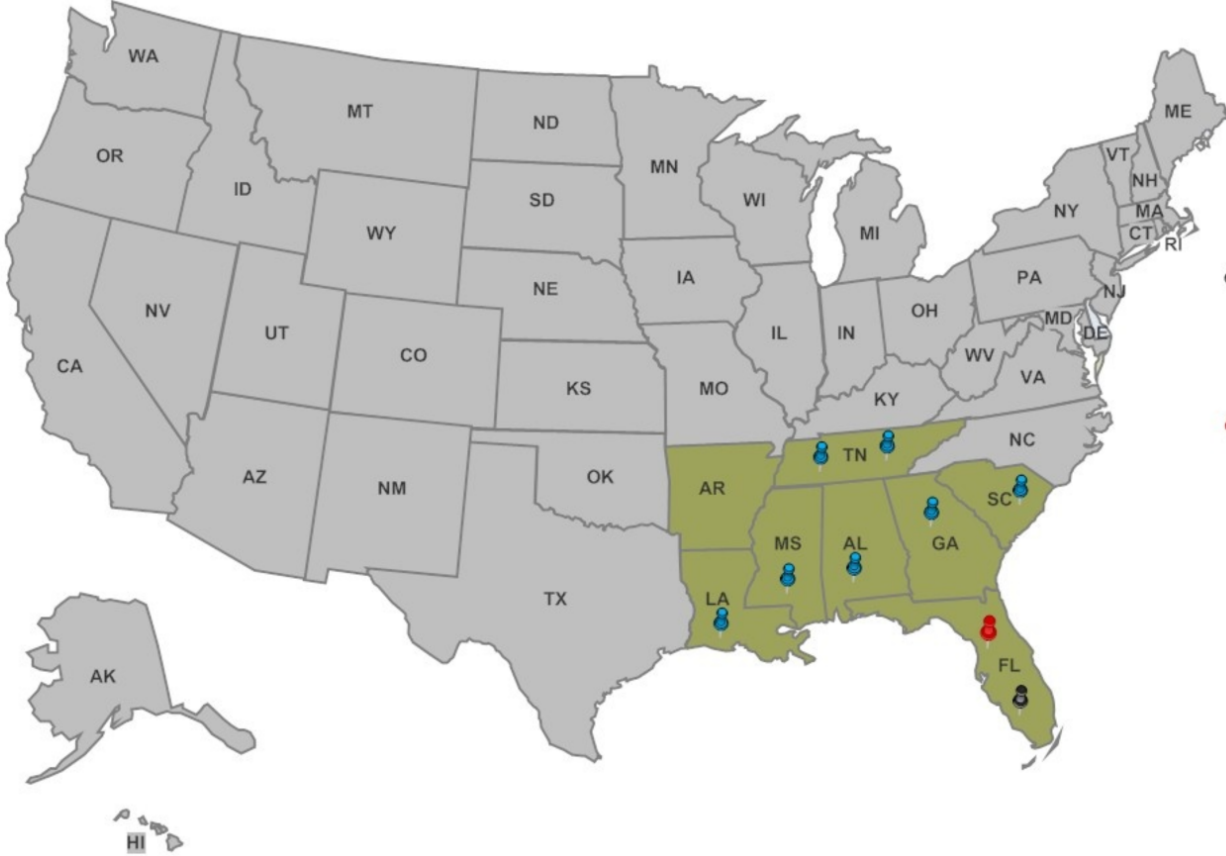

Enterprise Outside Sales

Business

FL
Chris Renner
02/04/19

Government

FL
Rick Beaman
05/28/19

Business & Government

SC
Sarah Mattern
02/06/17

AR
OPEN

MS/GA
Troy Waldrup
05/07/18

GA
OPEN

TN
Mark Lamberth
03/12/18

Memphis, TN
Daniel Busby
12/16/19

LA
Foster Adams
11/01/19

AL
Wayne Hendley
11/25/19