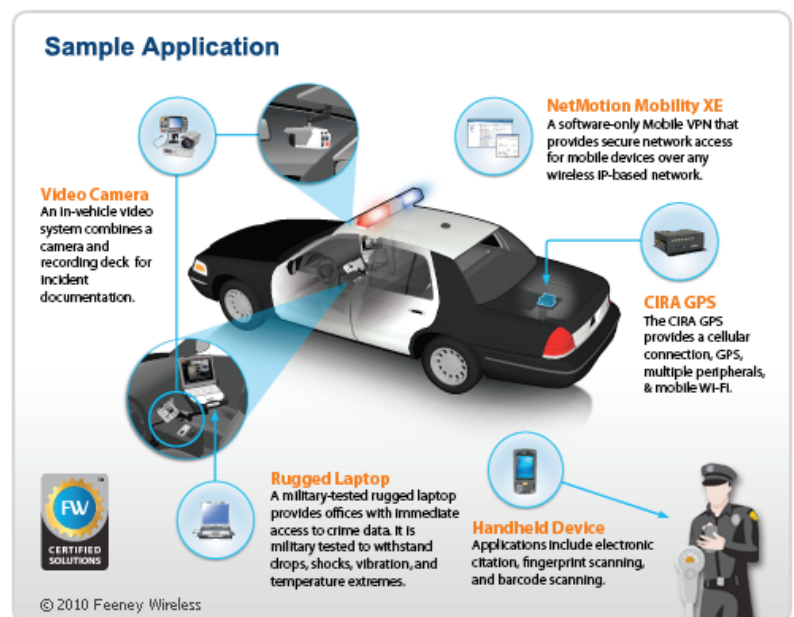

Netmotion Wireless Mobility XE™

Award-Winning, Best-in-Class Mobile VPN Solution

Government on the Go

Applying mobile computing to a broader range of public services.

In government, law enforcement and first responders have always been the prevalent users of mobile computing technologies. As mobile computing has evolved and equipment and service costs have dropped, more government agencies are reaping the productivity increases garnered by equipping workers with mobile devices.

Here's how government agencies have extended new capabilities to their workers, through mobile data access made more reliable, secure and easily managed through Mobility XE:

- **Law Enforcement** – Computer-aided dispatch (CAD); viewing maps and turn-by-turn directions; accessing federal Criminal Justice Information System data; running license checks; filing incident reports; accessing photos of suspects
- **Emergency Medical Services** – Gathering clinical data in the field and transmitting it directly to the hospital emergency department, to prepare for and speed treatment on arrival
- **Fire Departments** – Computer-assisted dispatch; transmitting directions and incident descriptions; accessing response pre-plans that include building maps, information on suppression systems, hydrant locations, utility shutoff locations and hazardous materials on-site
- **Public Works** – Coordinating and scheduling crews and equipment; accessing maps, plans and schedules; updating work orders and inspection data from the job sites
- **Health, Safety and Environmental Inspection Departments** – Updating reports and data records; filing violations and remediation plans; eliminating paper forms and repetitive data entry
- **Child and Family Services** – Handling the increasing case load by replacing paper notes and records, and decreasing the related administrative burden